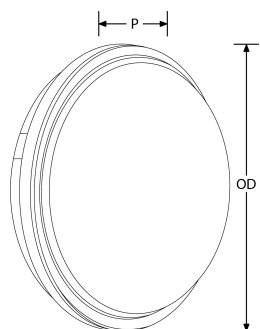

Product Description: Utilite™CS 20W Colour Switchable IP65 Round Utility Bulkhead

Utilite™CS round bulkhead has impact resistant polycarbonate housing, providing a tough exterior and making them ideal for all basic industrial, commercial and residential installations. Separate eyelid and grille bezels are available. The range also features colour switchable technology allowing the colour temperature to be set at either 3000K, 4000K or 6500K on site.

Line Drawing

Polar Curve

Colour

Feature & Benefits

- Colour switchable between 3000K, 4000K and 6500K
- Polycarbonate body and diffuser
- IP65 rated
- IK06 rated
- -20° - +40° ambient operating temperature
- 3 Year Warranty

Product Specs:

Input Voltage	220~240V AC	Input Frequency	50/60HZ
Power Factor	0.5	IP Rating	IP65
Lifetime L70 (hrs)	25000hrs	IK Rating	IK06
Lamp Base	None	Overall Diameter (mm)	221
Projection (mm)	72	Height (mm)	72
Product Type	Bulkheads	Operating Temp. (Min) °C	-20°C
Operating Temp. (Max) °C	40°C		