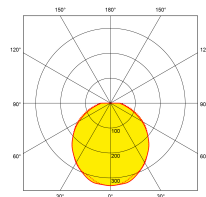

Line Drawing

Polar Curve

Colour

Feature & Benefits

- Colour switchable between 3000K, 4000K and 6500K
- Polycarbonate body and diffuser
- IP65 rated
- IK06 rated
- -20° - +40° ambient operating temperature
- 3 Year Warranty

Product Specs:

Input Voltage	220~240V AC	Input Frequency	50/60HZ
Power Factor	0.5	IP Rating	IP65
Lifetime L70 (hrs)	25000hrs	IK Rating	IK06
Lamp Base	None	Overall Diameter (mm)	221
Projection (mm)	72	Height (mm)	72
Product Type	Bulkheads	Operating Temp. (Min) °C	-20°C
Operating Temp. (Max) °C	40°C		