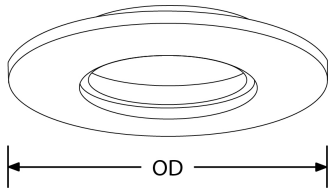

## Line Drawing

## Product Specs:

|                       |       |                       |       |
|-----------------------|-------|-----------------------|-------|
| IP Rating             | IP65  | Optic Material        | Glass |
| Overall Diameter (mm) | 85    | Height (mm)           | 12    |
| Weight (Kg)           | 0.049 | Positional Adjustment | Fixed |