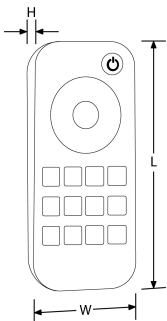

SKU Code

AU-CXRC2

Finish Colour

Black

Line Drawing

Polar Curve

Colour

Product Features:

- Control multiple lengths of LED strip
- Ability to dim tuneable white LED strip
- Tune between the different white colour options
- Pre-set scenes
- 30m working distance from LED strip
- Requires 2xAAA
- Can work alongside wall controller (AU-CXWC1)
- 5 Year Warranty

Product Specs:

Width (mm)	53	Length (mm)	122
Weight (Kg)	0.057	Height (mm)	17.5

Compliance & Approvals:

Warranty:

This product has a warranty period of 5 Years. Warranties may be available on certain products as indicated in the product description. Warranties are valid from the date of purchase. The warranty is invalid in the case of improper use, installation, tampering, removal of the Q.C. date label or installation in an improper working environment or installation. Should this product fail during the warranty period it will be replaced free of charge, subject to the correct installation of the original product and subsequent return of the faulty unit. Aurora does not accept responsibility for any installation costs associated with the replacement of this product and Aurora reserves the right to alter specifications without prior notice.