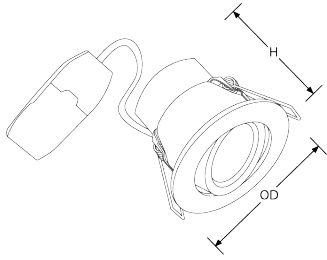

Product Description:

R6™CWS Adjustable 4-6W Colour & Wattage Switchable Fire Rated Downlight with FastRFix

With the installer and wholesaler in mind, Aurora introduces the Adjustable R6™CWS. The R6™CWS is Aurora's very first colour and wattage switchable fire rated downlight, supplied with a FastRFix and at a height of 63mm, it is ideal for shallow ceiling voids. Colour switch is located on the back of the fitting and the wattage switch can be found on the remote driver. Product comes complete with a polycarbonate white bezel (polished chrome, satin nickel and matt black bezels sold separately).

Line Drawing

Polar Curve

4W - 4000K

6W - 4000K

Colour

Matt White

Polished
Chrome

Satin Nickel

Feature & Benefits

- Fitted with FastRFix™ connector for ease of installation and circuit testing
- Loop in loop out push-fit wiring terminals
- Colour switchable between 3000K, 4000K and 5700K
- Wattage switchable between 4W and 6W
- Supplied with white IP65 polycarbonate bezel
- Insulation coverable
- Patented fire rated downlight without intumescent
- Fire, acoustic and air leakage rated
- Tested in 30, 60 and 90 minute solid timber joist, plus 30 minute i-joists and metal web joist
- IP65 Polycarbonate Polished Chrome, Satin Nickel and Matt Black bezel options
- L70 40,000hrs
- 5 Year Warranty

Product Specs:

Input Voltage	220~240V
IP Rating	IP65
Overall Diameter (mm)	88
Height (mm)	63
Cutout Diameter (mm)	70-70
Operating Temp. (Max) °C	45°C
Insulated Covered Operating Temp. (Max) °C	25+°C

Power Factor	0.8
Lifetime L70 (hrs)	40000hrs
Weight (Kg)	0.285
Product Type	Downlights, Fire-Rated Downlight
Operating Temp. (Min) °C	-20°C
Insulated Covered Operating Temp. (Min) °C	-20+°C