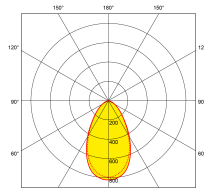

Product Description:

R6™CWS Adjustable 4-6W Colour & Wattage Switchable Fire Rated Downlight with FastRFix

With the installer and wholesaler in mind, Aurora introduces the Adjustable R6™CWS. The R6™CWS is Aurora's very first colour and wattage switchable fire rated downlight, supplied with a FastRFix and at a height of 63mm, it is ideal for shallow ceiling voids. Colour switch is located on the back of the fitting and the wattage switch can be found on the remote driver. Product comes complete with a polycarbonate white bezel (polished chrome, satin nickel and matt black bezels sold separately).

Line Drawing

Polar Curve

4W - 4000K

6W - 4000K

Colour

Matt White

Polished
Chrome

Satin Nickel

Product Specs:

Input Voltage	220~240V
IP Rating	IP65
Overall Diameter (mm)	88
Height (mm)	63
Cutout Diameter (mm)	70-70
Operating Temp. (Max) °C	45°C
Insulated Covered Operating Temp. (Max) °C	25+°C

Power Factor	0.8
Lifetime L70 (hrs)	40000hrs
Weight (Kg)	0.285
Product Type	Downlights, Fire-Rated Downlight
Operating Temp. (Min) °C	-20°C
Insulated Covered Operating Temp. (Min) °C	-20+°C