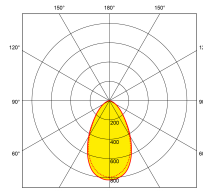

Product Description:

R6™CWS Adjustable 4-6W Colour & Wattage Switchable Fire Rated Downlight with FastRFix

With the installer and wholesaler in mind, Aurora introduces the Adjustable R6™CWS. The R6™CWS is Aurora's very first colour and wattage switchable fire rated downlight, supplied with a FastRFix and at a height of 63mm, it is ideal for shallow ceiling voids. Colour switch is located on the back of the fitting and the wattage switch can be found on the remote driver. Product comes complete with a polycarbonate white bezel (polished chrome, satin nickel and matt black bezels sold separately).

Line Drawing

Polar Curve

4W - 4000K

6W - 4000K

Colour

Matt White

Polished
Chrome

Satin Nickel

Product Specs:

Input Voltage	220~240V
IP Rating	IP65
Overall Diameter (mm)	88
Height (mm)	63
Cutout Diameter (mm)	70-70
Operating Temp. (Max) °C	45°C
Insulated Covered Operating Temp. (Max) °C	25+°C

Power Factor	0.8
Lifetime L70 (hrs)	40000hrs
Weight (Kg)	0.285
Product Type	Downlights, Fire-Rated Downlight
Operating Temp. (Min) °C	-20°C
Insulated Covered Operating Temp. (Min) °C	-20+°C