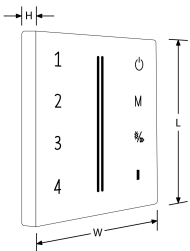

SKU Code	Finish Colour
AU-RGBCXWC1B	Black
AU-RGBCXWC1W	White

Line Drawing Polar Curve Colour

Product Features:

- Ability to dim RGB or RGB+tuneable white LED strip
- Tune between the different RGB or RGB+tuneable white colour options
- 15m working distance from LED strip
- Easier install, less wiring
- Requires 2xAAA batteries
- Can work alongside a remote (AU-RGBCXRC1 or AU-RGBCXRC2)
- Available in White or Black
- 5 Year Warranty

Product Specs:

Width (mm)	86	Length (mm)	86
Height (mm)	21		

Compliance & Approvals:

Warranty:

This product has a warranty period of 5 Years. Warranties may be available on certain products as indicated in the product description. Warranties are valid from the date of purchase. The warranty is invalid in the case of improper use, installation, tampering, removal of the Q.C. date label or installation in an improper working environment or installation. Should this product fail during the warranty period it will be replaced free of charge, subject to the correct installation of the original product and subsequent return of the faulty unit. Aurora does not accept responsibility for any installation costs associated with the replacement of this product and Aurora reserves the right to alter specifications without prior notice.