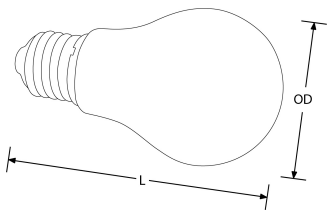

**Product Description:** EDIM™ 8W GLS Dimmable E27 Lamp

Whether for chandeliers, table lamps or wall fittings, the EDim™ range of dimmable GLS, Candle and Golf Ball shaped lamps are perfect for illuminating rooms and areas where ambient lighting may be needed. Compatible with most leading and trailing edge dimmers, these LED lamps enable large energy savings compared to traditional technology while still letting you set the desired light output.

SKU Code	Colour	Lumens	Lumens/Watt	Wattage	Beam Angle	Lamp Base
EN-DGLSE279/27	2700	810	102	8	220	E27

**Line Drawing**

**Polar Curve**

**Colour**

## Product Specs:

Input Voltage	220~240V AC	Input Frequency	/50HZ
Power Factor	0.5	Overall Diameter (mm)	60
Lamp Base	E27	Length (mm)	110
Overall Height (mm)	110	Lamp Type	GLS
Weight (Kg)	0.088	Lifetime Hours	25000hrs