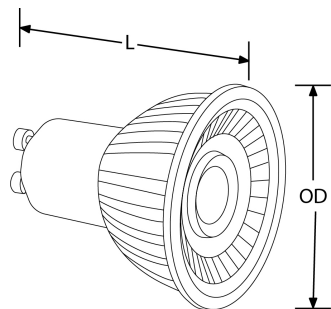

Product Description: ClearVu™ 3.5W GU10 Dimmable Lamp

ClearVu™ features a multifaceted lens to replicate dichroic appearance, 3.5W LED GU10 which is available in 3000K and 4000K is suitable for a range of applications. The 45 degree beam angle is perfect for focused spotlighting.

SKU Code	Colour	Lumens	Lumens/Watt	Wattage	Beam Angle	Lamp Base
EN-DGU35/30	3000	350	100	3.5	45	GU10
EN-DGU35/40	4000	360	103	3.5	45	GU10

Line Drawing

Polar Curve

Colour

Product Features:

- Delivering up to 103lm/W
- 45° beam angle for focused spotlighting
- 2 Year Warranty

Product Specs:

Input Voltage	220~240V AC	Input Frequency	50/60HZ
Power Factor	0.5	Operating Temp. (Max) °C	40°C
Overall Diameter (mm)	50	Lamp Base	GU10
Length (mm)	56	Lamp Type	GU10
Weight (Kg)	0.031	Lifetime Hours	20000hrs
Operating Temp. (Min) °C	-20		