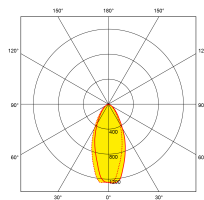

Product Description: ClearVu™ 3.5W GU10 Dimmable Lamp

ClearVu™ features a multifaceted lens to replicate dichroic appearance, 3.5W LED GU10 which is available in 3000K and 4000K is suitable for a range of applications. The 45 degree beam angle is perfect for focused spotlighting.

SKU Code	Colour	Lumens	Lumens/Watt	Wattage	Beam Angle	Lamp Base
EN-DGU35/30	3000	350	100	3.5	45	GU10
EN-DGU35/40	4000	360	103	3.5	45	GU10

Line Drawing

Polar Curve

Colour

Product Features:

- Delivering up to 103lm/W
- 45° beam angle for focused spotlighting
- 2 Year Warranty

Product Specs:

Input Voltage	220~240V AC	Input Frequency	50/60HZ
Power Factor	0.5	Operating Temp. (Max) °C	40°C
Overall Diameter (mm)	50	Lamp Base	GU10
Length (mm)	56	Lamp Type	GU10
Weight (Kg)	0.031	Lifetime Hours	20000hrs
Operating Temp. (Min) °C	-20		