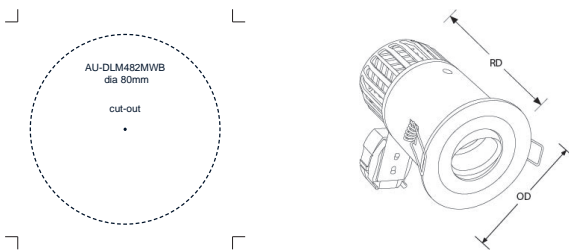

Product Image:

GU10 Adjustable Fire Rated Downlight

Product Specs:

Technology	LED	Lamp Type	GU10
Lamp Base	GU10	Input Voltage	240~240V AC
Positional Adjustment	Adjustable	Positional Adjustment (°)	20
Input Frequency	50/60HZ	Dimmable	Yes
Positional Adjustment	Adjustable	IP Rating	IP20
Fire Protection	Yes	Overall Diameter (mm)	95
Recess Depth (mm)	115	Weight (Kg)	0.299

Line Drawing

SKU Table and Ordering:

Cat No. (SKU Code)	Wattage	Finish Colour
AU-DLM482MWB	50	Matt White

Compliance & Approvals:

Accessories:

SKU Code	Description
AU-0501F	MR16 Lampholder with 21cm tails
AU-ICC70	70mm Insulation Cover