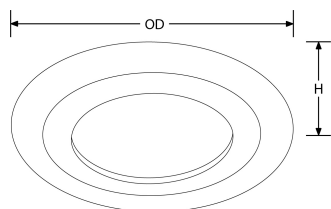

**Product Description:** EDLM™ PRO Fixed Black Baffled IP65 Downlight

Range of architectural baffled GU10 downlights, designed to reduce direct glare from the light source. Super slim bezels help produce a flush finish, supplied with a Matt White finish.

SKU Code	Finish Colour
EN-DLM613MW	Matt White

**Line Drawing**      **Polar Curve**      **Color**

Matt White

## Product Specs:

Input Voltage	220~240V AC	IP Rating	IP65
Lamp Base	GU10	Height (mm)	115
Overall Diameter (mm)	81	Weight (Kg)	0.175
Cutout Diameter (mm)	70	Product Type	Downlights