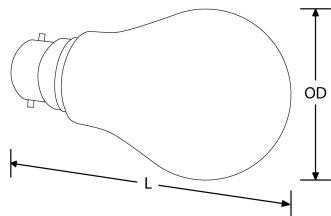

SKU Code	Colour	Lumens	Lumens/Watt	Wattage	Beam Angle	Lamp Base
EN-GLSB229/30	3000	780	98	8	270	B22
EN-GLSB229/40	4000	800	100	8	270	B22

Line Drawing

Polar Curve

Colour

Product Features:

- Delivering up to 100lm/W
- Available in a variety of common lamp base type
- 3 year warranty

Product Specs:

Input Voltage	220~240V AC	Input Frequency	50/HZ
Power Factor	0.5	Operating Temp. (Max) °C	40°C
Overall Diameter (mm)	60	Lamp Base	B22
Length (mm)	110	Lamp Type	GLS
Weight (Kg)	0.035	Lifetime Hours	25000hrs
Operating Temp. (Min) °C	-25		