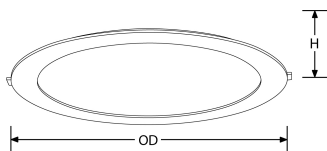

Product Description: Poly-Slim™ 6W Round Polycarbonate Low Profile Downlight

Aurora's new range of Polycarbonate low profile downlights are engineered to deliver superior light output and uniformity utilising the latest edge-lit LED technology. At only 25mm deep including bracket, they are an ideal solution where ceiling voids are limited but high lumen output is required.

SKU Code	Wattage	Colour	Lumens	Lumens/Watt	Beam Angle	Finish Colour	SKU Type
EN-PLPC06/40	6	4000	400	67	120	Matt White	Non Dimmable

Line Drawing

Polar Curve

Color

Matt White

Product Features:

- Polycarbonate construction
- Delivering up to 92lm/W
- Edge-lit low profile ideal for installations in limited recess space (21mm) and shallow ceiling voids
- Supplied with remote non-dimmable constant current LED driver (40mm void space required)
- 2 Year Warranty

Product Specs:

Input Voltage	220~240V AC	Power Factor	0.5
IP Rating	IP40	Lifetime L70 (hrs)	15000
Height (mm)	21	Overall Diameter (mm)	128
Weight (Kg)	0.133	Cutout Diameter (mm)	115
Product Type	Downlights	Operating Temp. (Min) °C	-20°C
Operating Temp. (Max) °C	40°C		