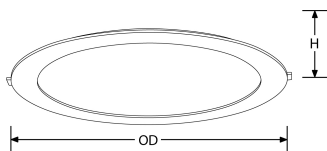

Line Drawing

Polar Curve

Color