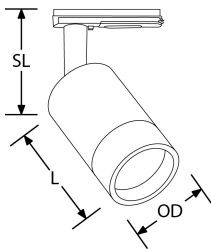

Product Image:

Trac™ GU10 Adjustable Global Track Head

Product Features:

- Track spotlight with slimline single circuit track adaptor
- EN-TK1 with spring loaded GU10 lamp holder allows for use with standard ICE lamps or the 950lm long form ICE lamp PRO
- EN-TK2 allows for use with the standard GU10 ICE lamp
- 350° Adjustable Rotation & 180° Tilt
- For use with GU10 lamps - lamp not included (Max 35W lamp)
- Compatible with industry standard Global track
- 3 year warranty

Line Drawing Image

Product Specs:

Technology	LED	Input Voltage	220~240V AC
Dimmable	No	IP Rating	IP20
Overall Diameter (mm)	60	Lamp Base	GU10
Length (mm)	100		

SKU Table and Ordering

SKU Code	
EN-TK2BLK	
EN-TK2W	

Compliance & Approvals:

✓RoHS

Accessories:

SKU Image	SKU Code	Description
	#GB2100	Global 1m Single Circuit Track
	#GB41	250V Global Dead End Connector Single Circuit Track
	#GB11	250V Global Live End Connector Left Hand Single Circuit Track
	#GB21	Global Straight Connector Single Circuit Track