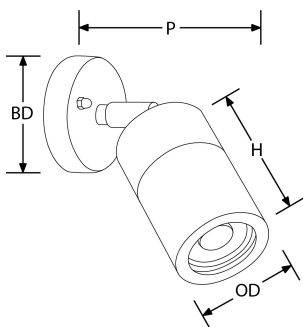

Product Description: WallE™ GU10 IP44 Adjustable Wall Light

The WallE™ adjustable and up/down wall lights are ideal for accent lighting, focusing on areas or features you want to light up. Available in 304 stainless steel or aluminium grey, white or black powder coated finishes. Fitted with a GU10 lamp holder to allow you to select the correct lamp for the application.

SKU Code	Finish Colour
EN-WL1BLK	Black
EN-WL1G	Grey
EN-WL1W	White

Line Drawing

Polar Curve

Colour

Product Features:

- IP44 Mains adjustable and up/down wall lights
- Suitable for indoor and outdoor use
- Stainless steel finish - 304 Stainless steel
- Grey, Black and White - Aluminium
- Tempered glass diffuser
- For use with GU10 lamps – lamps not included (Max 35W)
- Screw on cover for easy lamp change
- 3 year warranty

Product Specs:

Input Voltage	220~240V AC	IP Rating	IP44
Lamp Base	GU10	Overall Diameter (mm)	60
Weight (Kg)	0.342	Projection (mm)	170
Height (mm)	95	Base Diameter (mm)	75
Product Type	Wall Lights		

Compliance & Approvals: