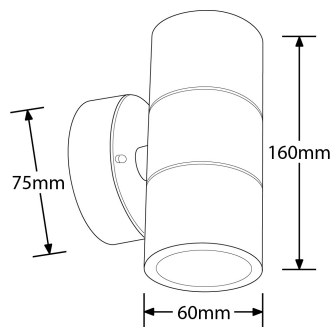

SKU Code	Finish Colour
EN-WL2BLK	Black
EN-WL2G	Grey
EN-WL2W	White

**Line Drawing**

**Polar Curve**

**Colour**

## Product Specs:

Input Voltage	220~240V AC	IP Rating	IP44
Lamp Base	GU10	Overall Diameter (mm)	60
Weight (Kg)	0.431	Projection (mm)	90
Height (mm)	160	Base Diameter (mm)	75
Product Type	Wall Lights		