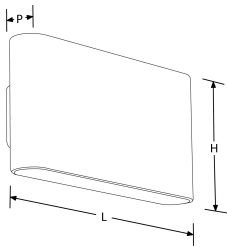

Line Drawing Image

Product Specs:

Technology	LED	Number of LEDs	60
Lifetime L70 (hrs)	30000	Input Voltage	220~240V AC
Dimmable	No	IP Rating	IP65
Fire Protection	No	Lamp Base	None
Height (mm)	90	Length (mm)	178
Surge Protection (kV)	0.5	SDCM	6