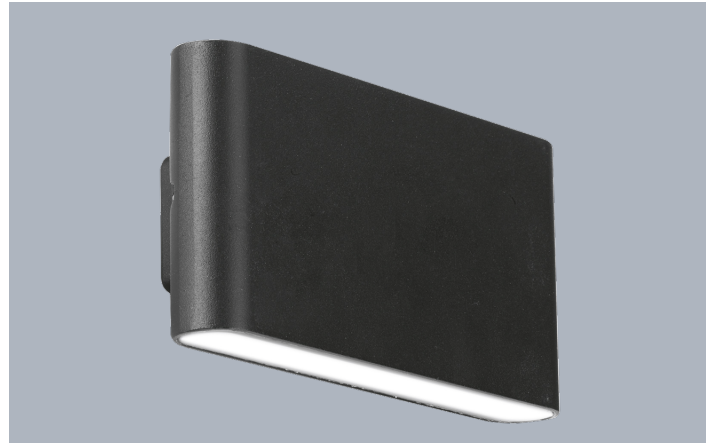

Product Description:

Range of decorative surface mounted aluminium LED wall lights which are IP65 rated for use in a range of environments and applications. Available as a fixed down and up/down luminaire in white, black and grey finishes.

Product Image:

Wallie™ PRO 12W IP65 Fixed Up/Down Wall Light

Product Features:

- IP65 aluminium integrated LED wall light
- High power 4000K white LEDs
- Non-dimmable integral LED driver
- 3 year warranty

Line Drawing Image

Product Specs:

Technology	LED	Number of LEDs	60
Lifetime L70 (hrs)	30000	Input Voltage	220~240V AC
Dimmable	No	IP Rating	IP65
Fire Protection	No	Lamp Base	None
Height (mm)	90	Length (mm)	178
Surge Protection (kV)	0.5	SDCM	6