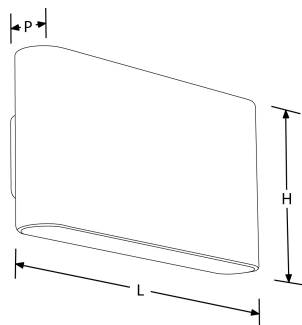

Product Description: WallE™ 12W IP65 Fixed Up/Down Wall Light

Range of decorative surface mounted aluminium LED wall lights which are IP65 rated for use in a range of environments and applications. Available as a fixed down and up/down luminaire in white, black and grey finishes.

Line Drawing

Polar Curve

Colour

Product Features:

- IP65 aluminium integrated LED wall light
- High power 4000K white LEDs
- Non-dimmable integral LED driver
- 3 year warranty

Product Specs:

Input Voltage	220~240V AC	IP Rating	IP65
Lifetime L70 (hrs)	30000	IK Rating	IK03
Lamp Base	None	Length (mm)	178
Weight (Kg)	0.600	Projection (mm)	50
Height (mm)	90	Product Type	Wall Lights