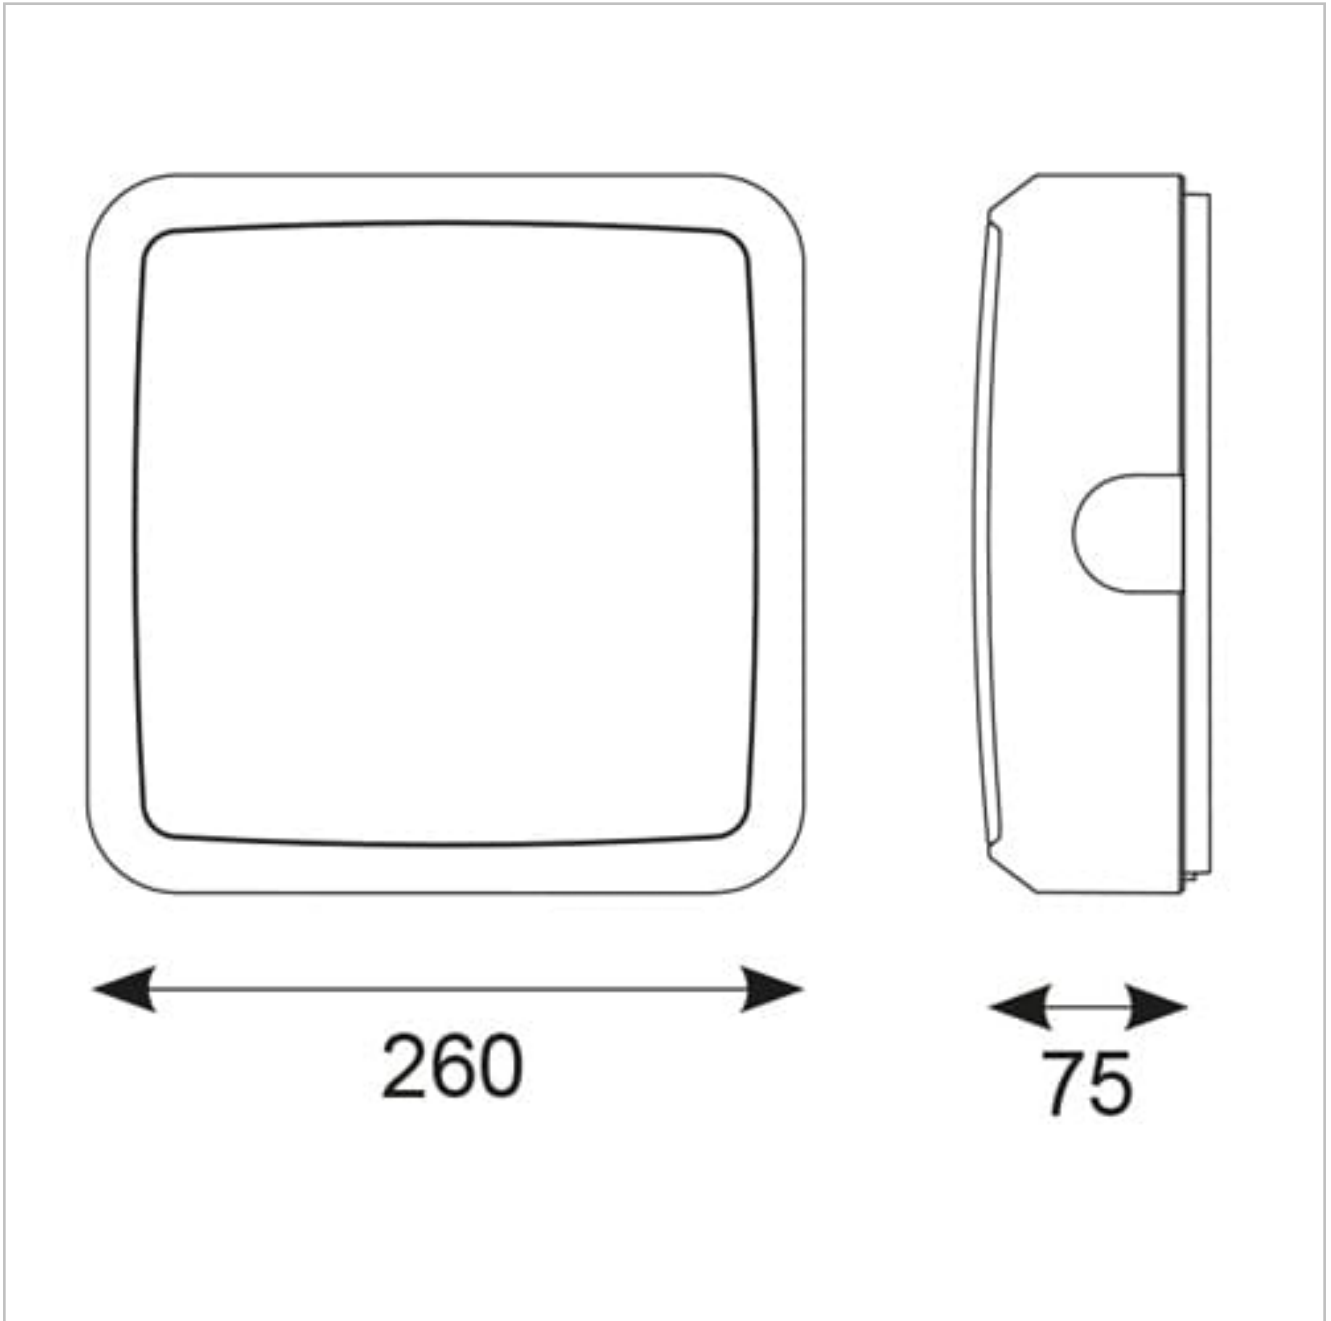

Datasheet generated from <https://onetimepim.com> last updated Thursday, October 6, 2022 8:27:07 AM