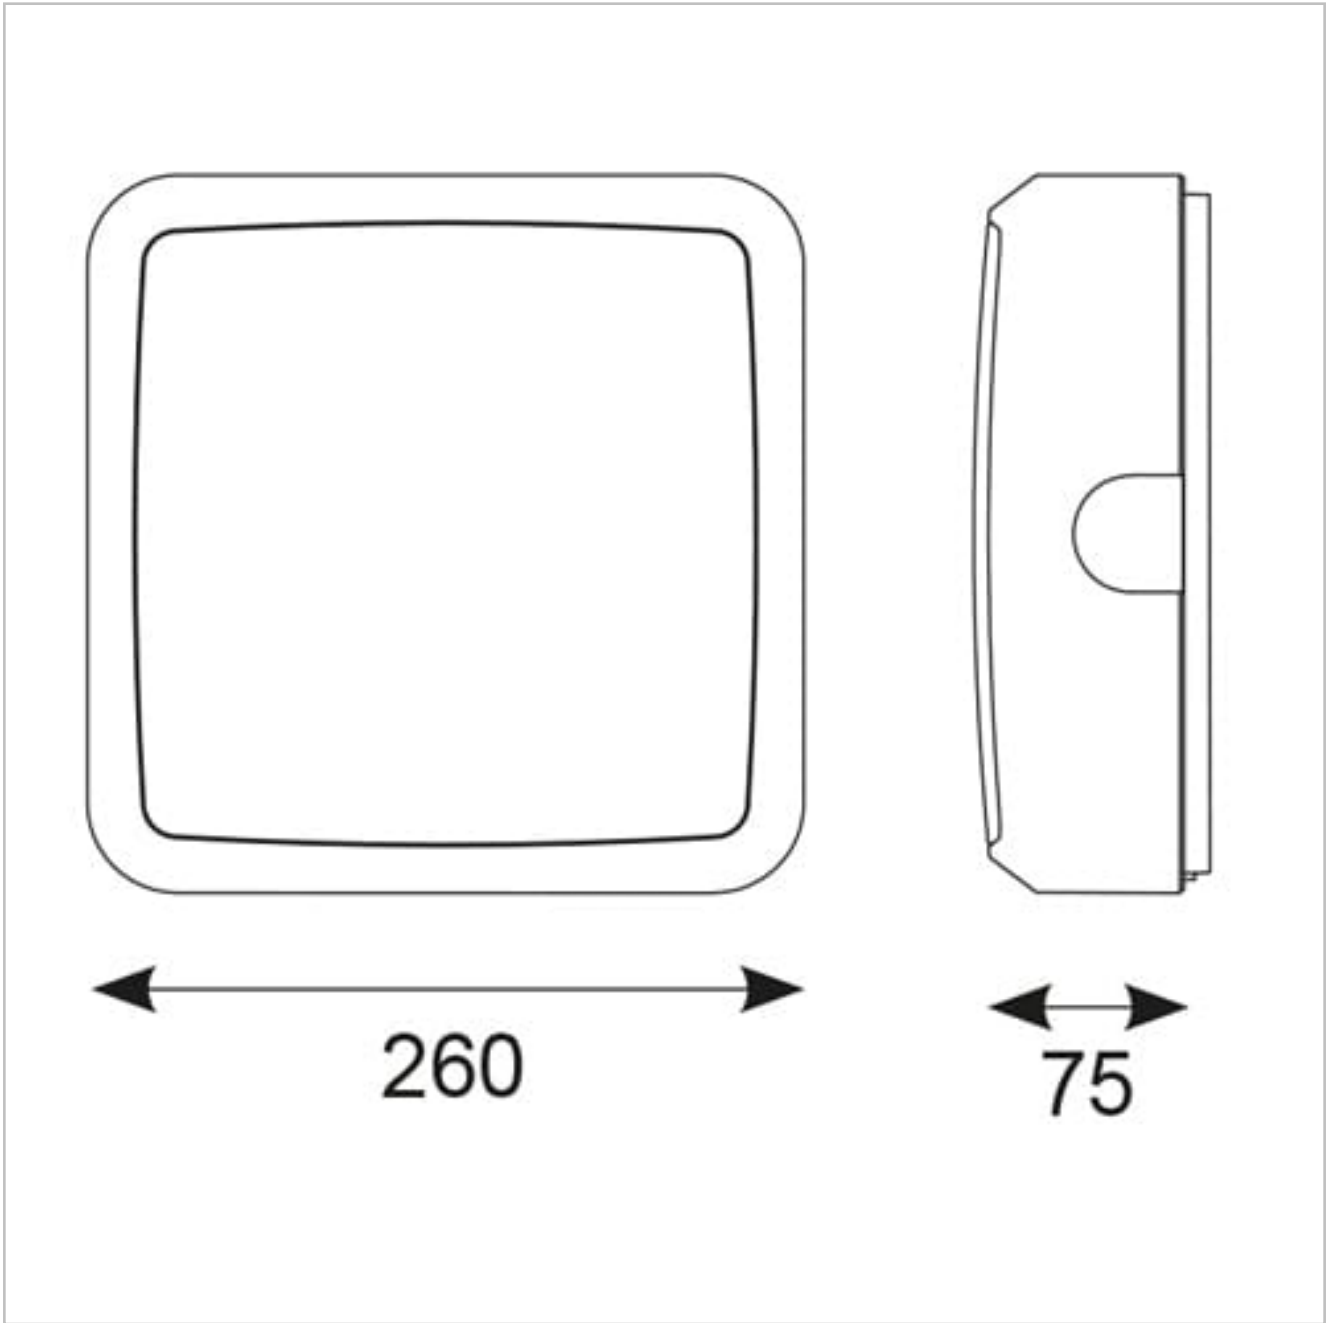

Datasheet generated from <https://onetimepim.com> last updated Thursday, October 6, 2022 8:27:08 AM