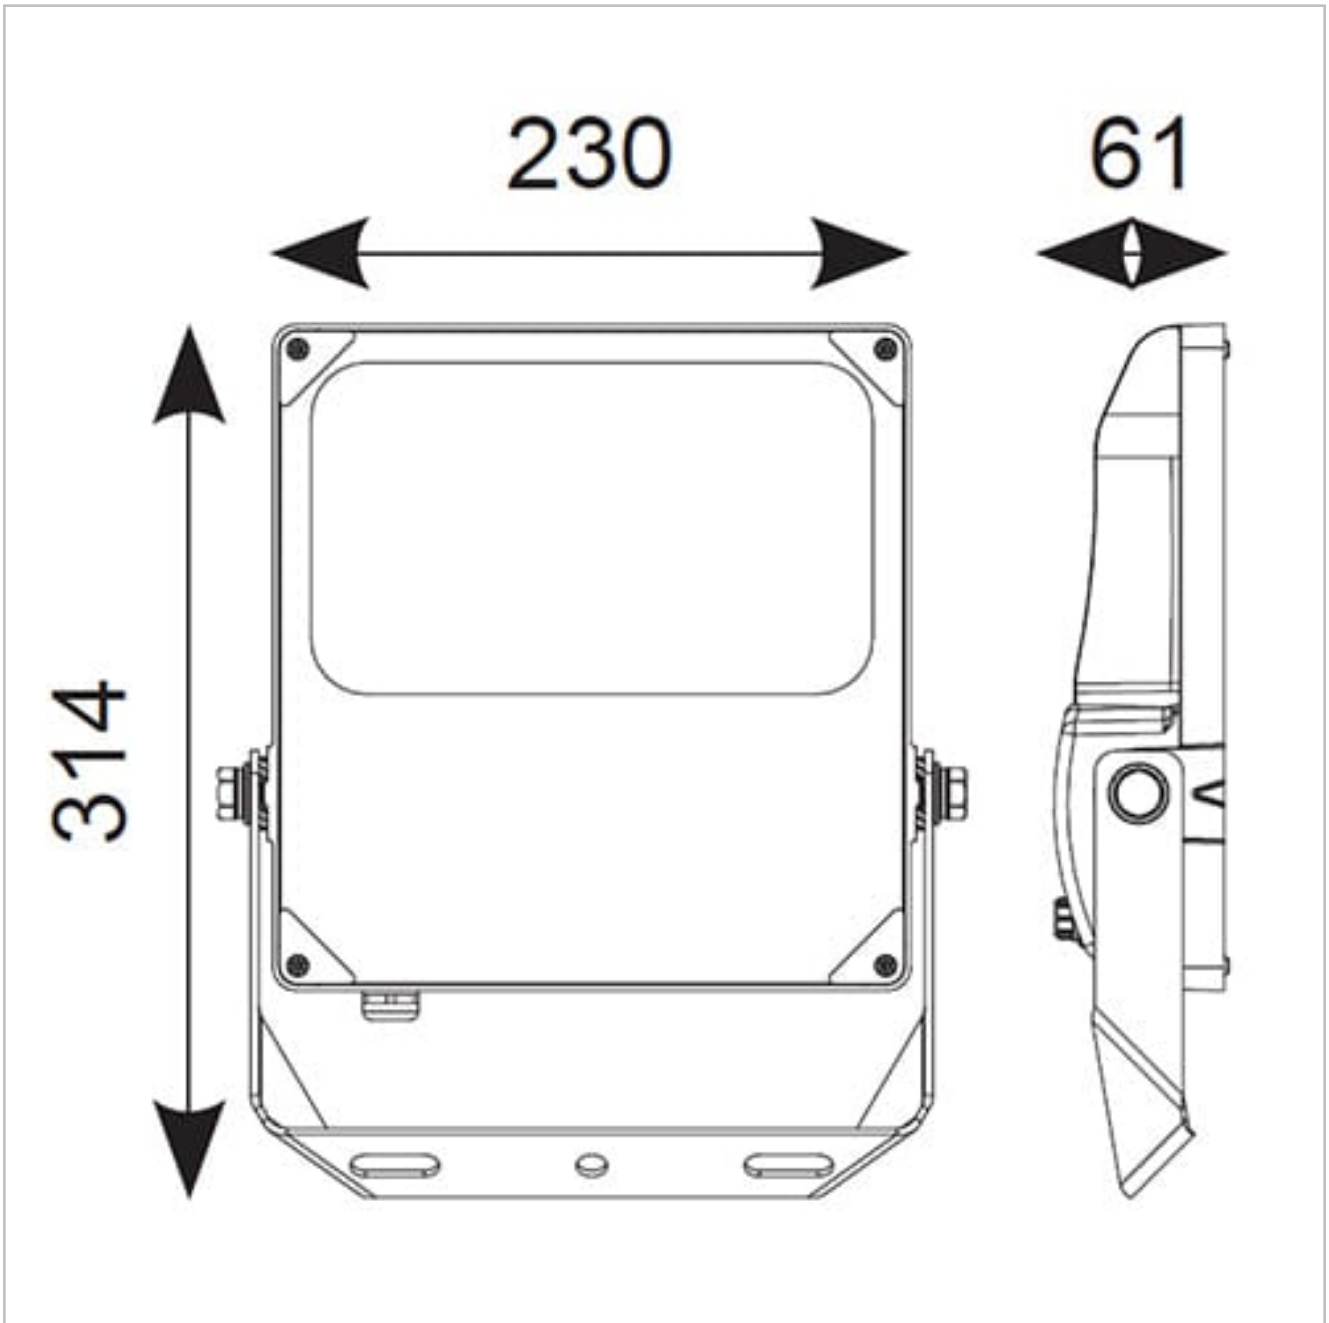

Datasheet generated from <https://onetimepim.com> last updated Thursday, October 6, 2022 8:27:10 AM