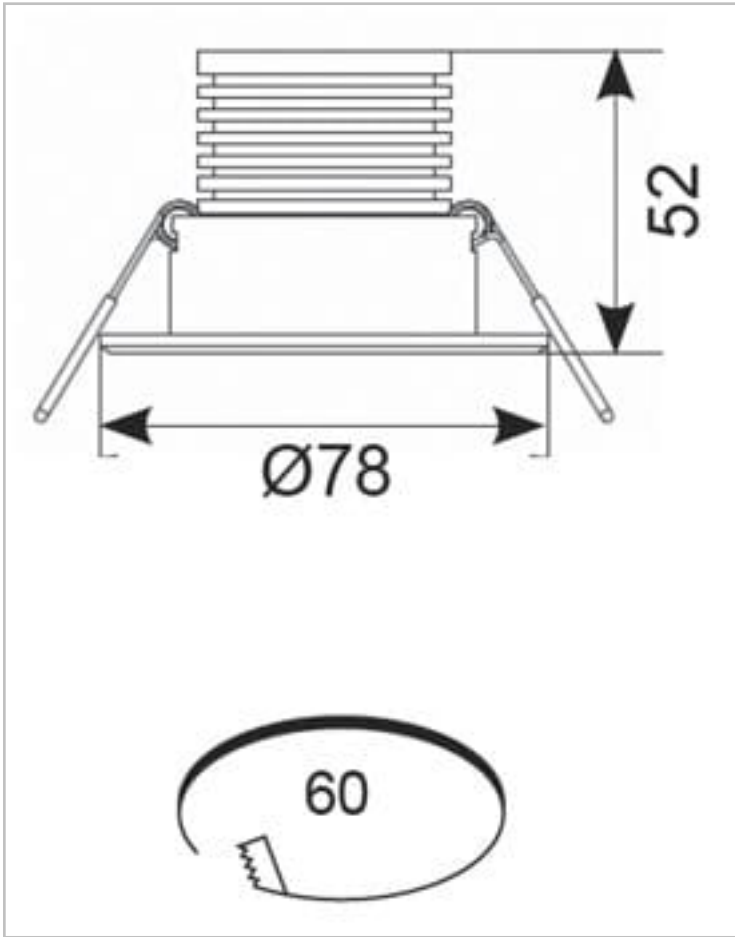

ABLED/3NM

Beacon Emergency Adjustable Downlight Non-Maintained

Features

LED Non-Maintained adjustable die-cast aluminium downlight

3 hour emergency output.

Power and green charge LED are discreetly incorporated within the head.

General Information

Lamp Type	LED
Colour / Finish	White
Emergency	Yes
IP Rating	IP20
IK Rating	IK10
Class Protection	1
Internal / External	Internal
Surface / Recessed / Suspended	Recessed
Lifetime (Hrs)	L70 50,000h
Warranty (Years)	3
CE Mark	Yes
Diameter (mm)	78 mm
Height (mm)	52 mm
Accessories	ASBP/9/LI

Technical Information

Wattage	5W
Lumens Delivered	266lm (Emergency)
Beam Angle	20
CRI	70
CCT	6500K
Input	220/240V
Hertz	50/60Hz
Operating Temp	0°C to 40°C
SDCM	6

Datasheet generated from <https://onetimepim.com> last updated Thursday, October 6, 2022 8:27:02 AM