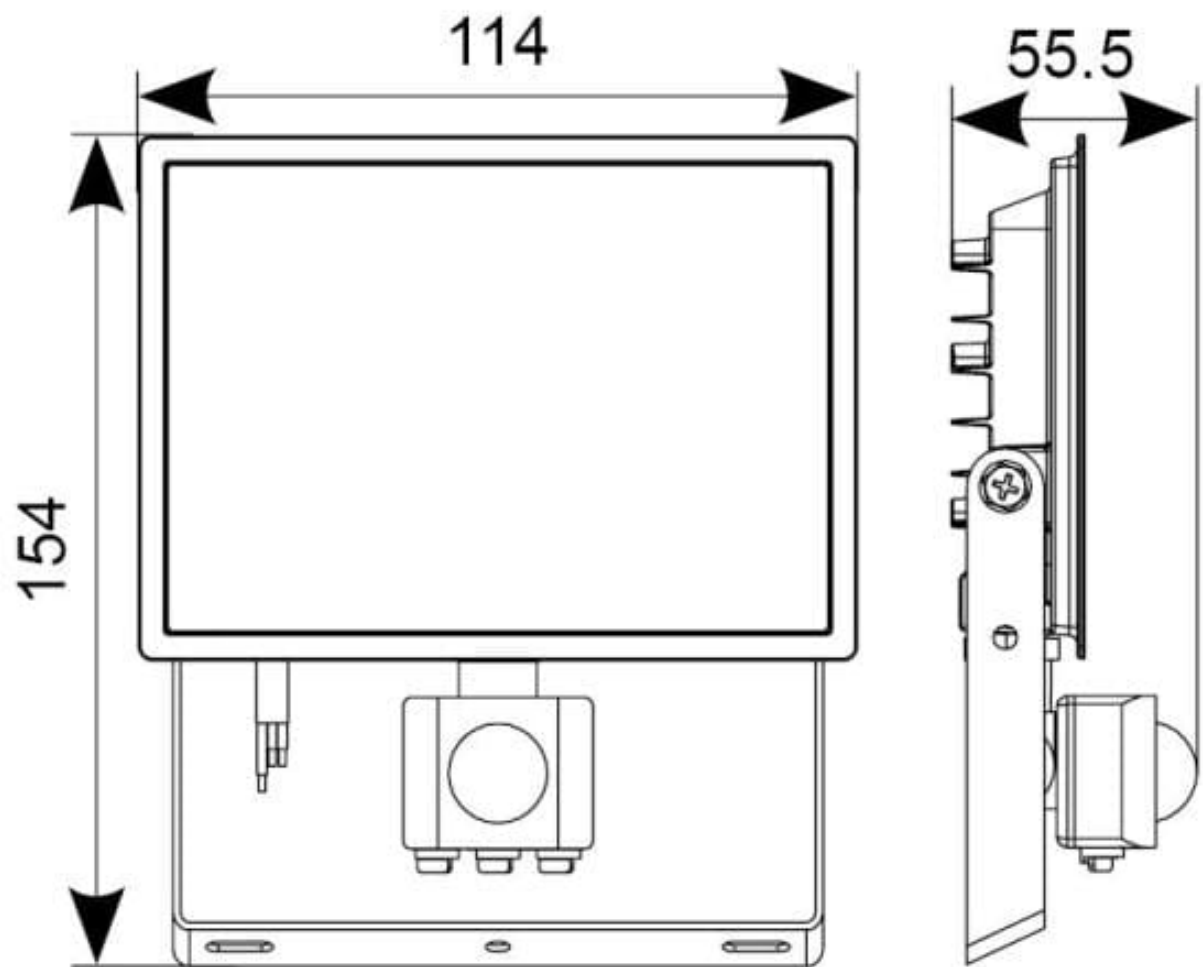

Non-dimmable

General Information

Lamp Type	LED
Colour / Finish	Black
IP Rating	IP44
IK Rating	IK06
Class Protection	1
Internal / External	Internal / External
Surface / Recessed / Suspended	Surface
Lifetime (Hrs)	L90 36,000h
Warranty (Years)	2
CE Mark	Yes
Length (mm)	154 mm
Width (mm)	114 mm
Depth (mm)	55.5 mm
Accessories	AMFLSA

Technical Information

Wattage	10W
Lumens Delivered	900lm
Lm/W	89lm/W
Beam Angle	110
CRI	80
CCT	3000K
Input	220/240V
Hertz	50/60Hz
Operating Temp	-20°C to 40°C
SDCM	6

Datasheet generated from <https://onetimepim.com> last updated Thursday, October 6, 2022 8:27:09 AM