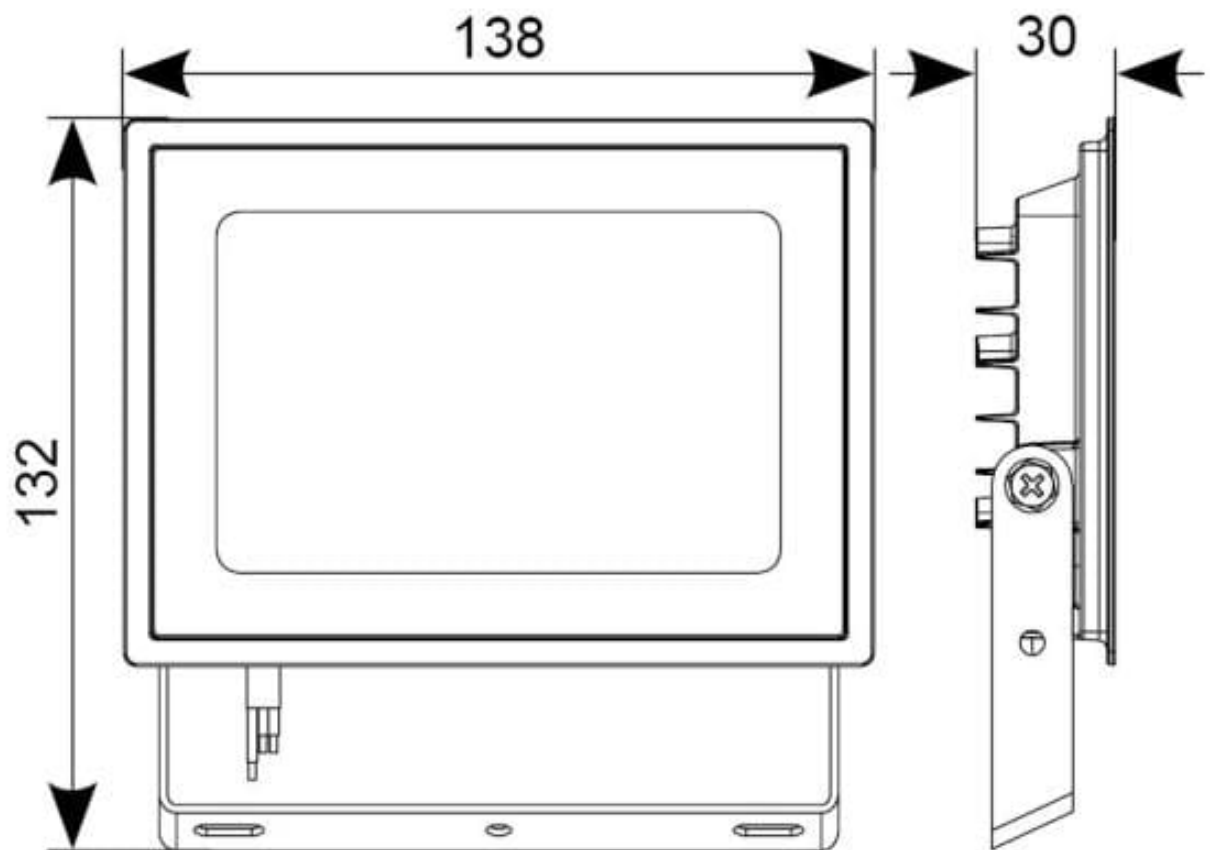

AEDELED20/**