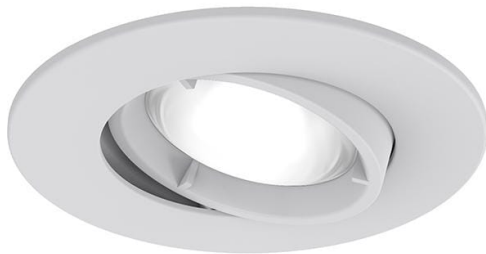

## **AEFRG/MW**

Edge GU10 Fire Rated Gimbal Matt White

## **Features**

Compact Fire Rated gimbal for shallow ceiling voids suitable for residential and hospitality applications (product supplied less lamp)

Suitable for standard GU10 halogen or LED lamps

Protective sheathing spring clips for ceiling protection and ease of installation

Push fit terminals for fast loop-in, loop-out wiring

Twistlock lamp retaining ring for ease of lamp replacement

Ultra-slim bezel profile

Option to add Bluetooth and WiFi enabled smart WiZ GU10 lamp

## General Information

Lamp Type	GU10
Colour / Finish	Matt White
Fire Rated	Yes
Bluetooth Enabled	Yes
IP Rating	IP20
IK Rating	IK06
Class Protection	1
Internal / External	Internal
Surface / Recessed / Suspended	Recessed
Warranty (Years)	5
CE Mark	Yes
Diameter (mm)	95 mm
Height (mm)	105 mm
Accessories	AEFRISG