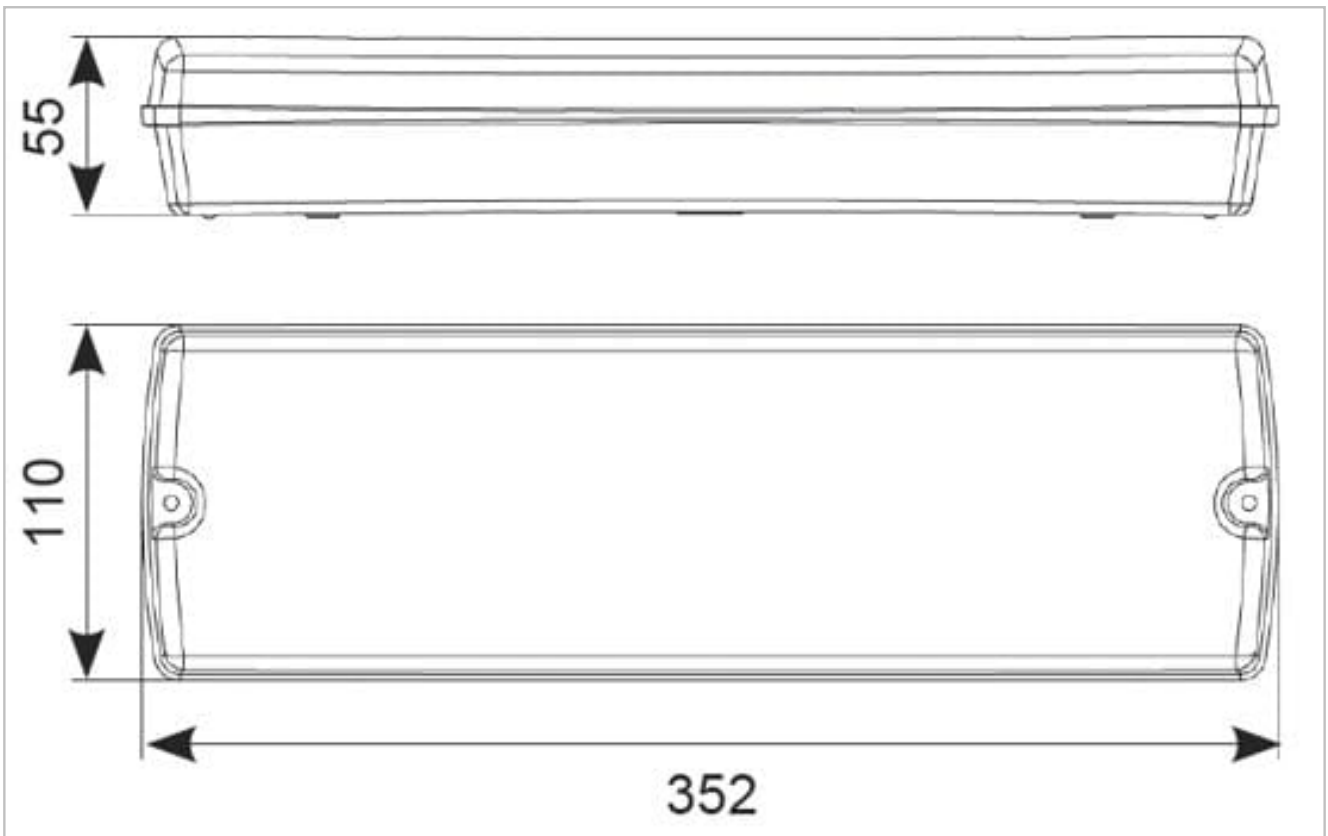

Technical Information

Wattage	3W
Lumens Delivered	167lm (Emergency)
Beam Angle	130
CRI	80
CCT	6500K
Input	220/240V
Hertz	50/60Hz
Operating Temp	5°C to 40°C
SDCM	6

Datasheet generated from <https://onetimepim.com> last updated Thursday, October 6, 2022 8:27:18 AM