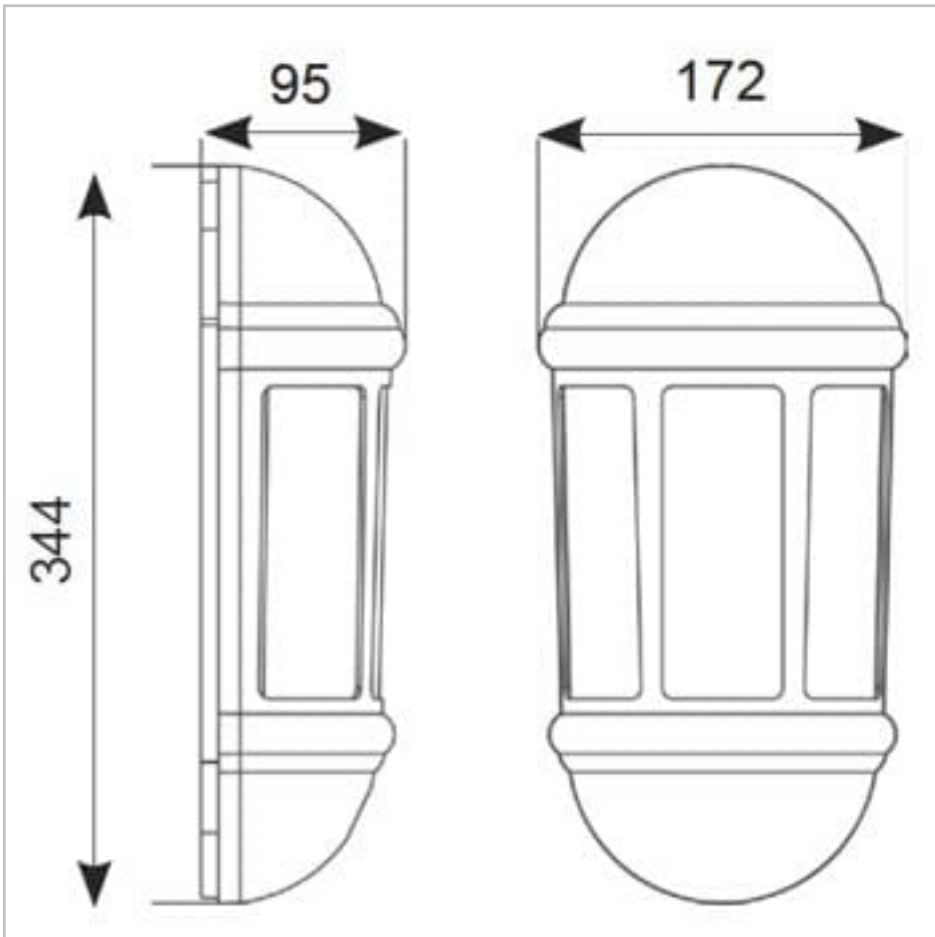

Datasheet generated from <https://onetimepim.com> last updated Thursday, October 13, 2022 10:02:49 PM