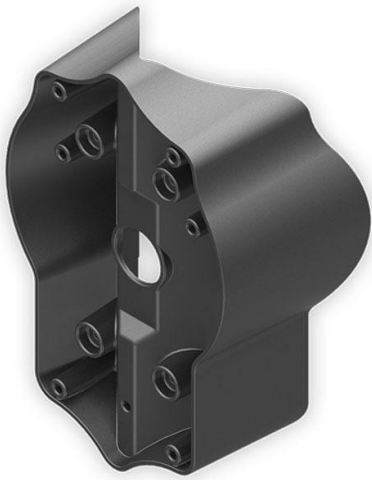

ALWL/CBB

Latina Wall Lantern Corner Bracket Accessory Black

Features

Corner bracket accessory

Compatible with Latina wall lanterns

Black finish

General Information

Colour / Finish	Black
Internal / External	External
Surface / Recessed / Suspended	Surface