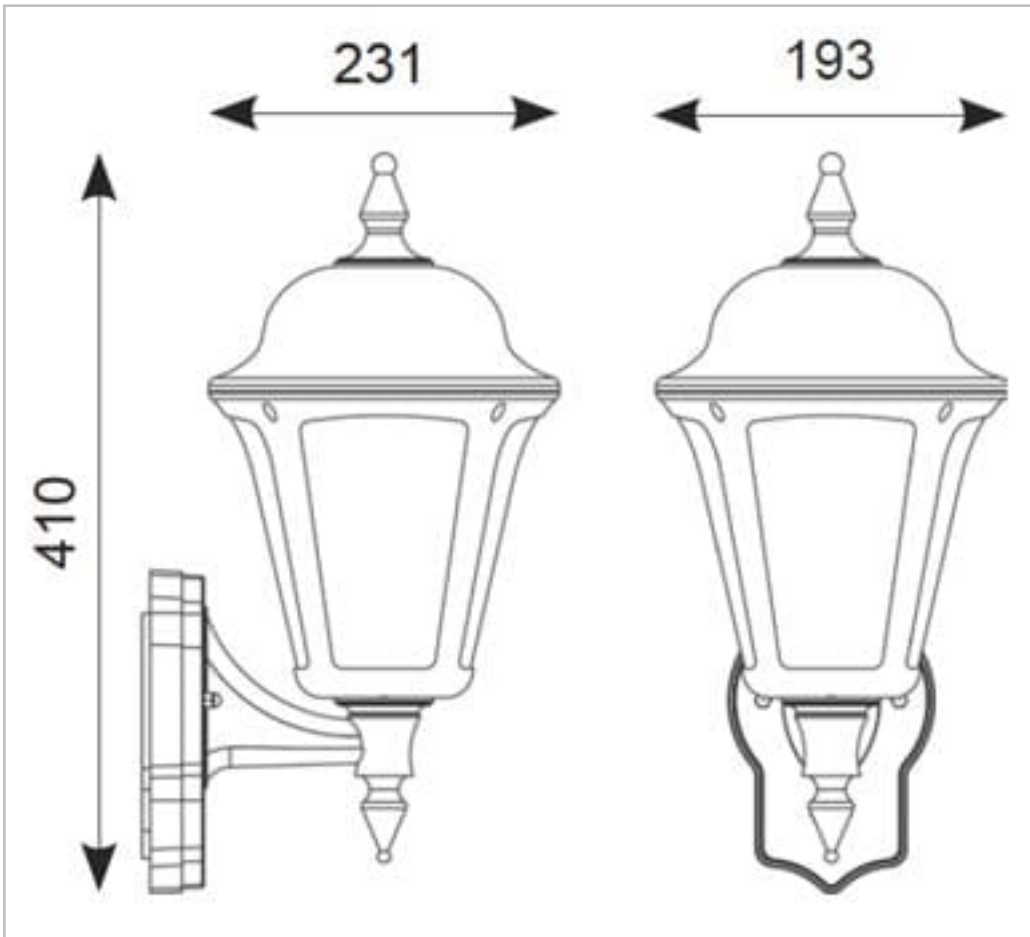

ALWL/CBB

Latina Wall Lantern Corner Bracket Accessory Black

Features

Corner bracket accessory

Compatible with Latina wall lanterns

Black finish

General Information

Colour / Finish	Black
Internal / External	External
Surface / Recessed / Suspended	Surface