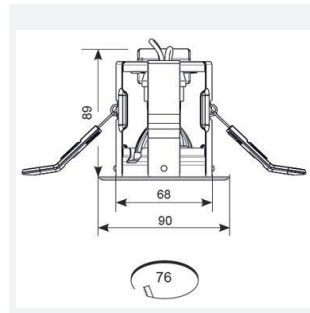

iCage Mini GU10 Fire Rated

iCage Mini GU10 Die-Cast Fire Rated Gimbal
Code: AMICG/MW

Category	Downlights
Application	Ancillary, Residential, Retail
Specification	Architectural

PRODUCT FEATURES

- Compact Fire Rated gimbal for shallow ceiling voids suitable for residential and hospitality applications (product supplied less lamp)
- Protective polycarbonate spring clip covers for ceiling protection and ease of installation
- Extra large terminals for fast loop-in, loop-out wiring
- Ultra-slim bezel profile
- Suitable for standard GU10 LED or halogen lamps retrofit
- Dedicated forward heat lamps NOT required
- Twistlock lamp retaining ring for ease of lamp replacement
- Option to add Bluetooth and WiFi enabled smart WiZ GU10 lamp

GENERAL INFORMATION

Wattage	50W
Input	220/240V
Operating Temp	0°C - 25°C
Cut-Out Size	76mm

TECHNICAL INFORMATION

Light Source	GU10
Colour / Finish	Matt White
Fire Rated	Yes
IP Rating	IP20
Class Protection	1
Internal / External	Internal
Surface / Recessed / Suspended	Recessed
CE Mark	Yes
Diameter	95 mm
Height	89 mm