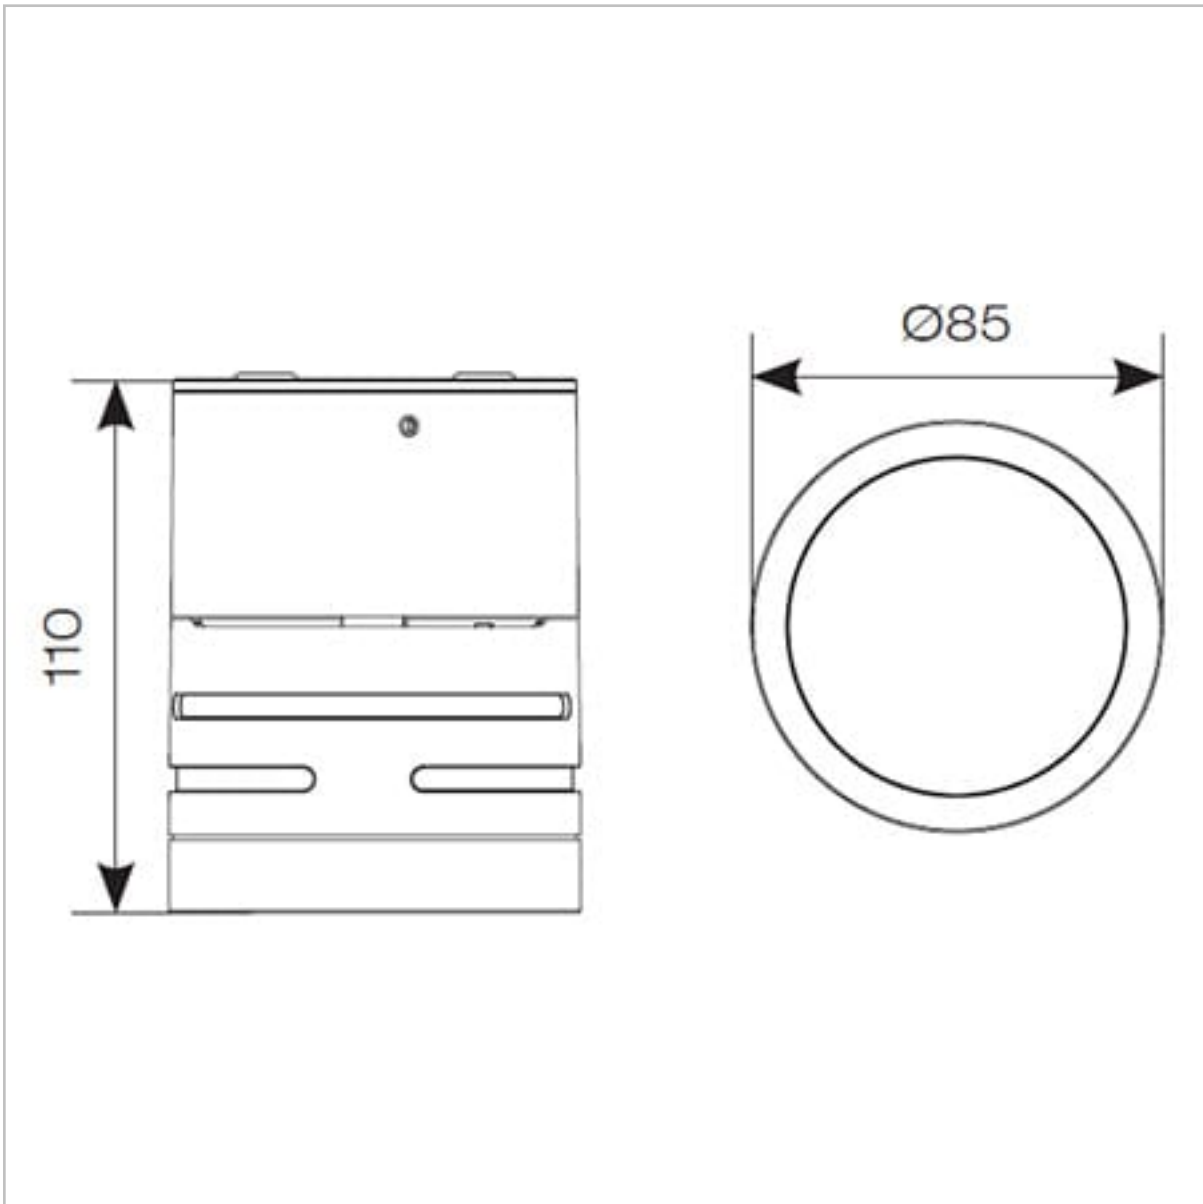

CCT selectable between 3000K, 4000K and 6000K

Unique lockable installation base plate with push fit loop-in loop-out terminals for ease of installation

Non-dimmable

General Information

Lamp Type	LED
Colour / Finish	Black
IP Rating	IP65
IK Rating	IK08
Class Protection	2
Bathroom Zone	2
Internal / External	Internal / External
Surface / Recessed / Suspended	Surface
Lifetime (Hrs)	L80 54,000h
Warranty (Years)	3
CE Mark	Yes
Diameter (mm)	85 mm
Height (mm)	110 mm

Technical Information

Wattage	5W
Lumens Delivered	480lm (4000K)
Lm/W	97lm/W (4000K)
Beam Angle	90
CRI	80
CCT	3000/4000/6000K
Input	220/240V
Hertz	50/60Hz
Operating Temp	-20°C to 40°C
SDCM	6

Datasheet generated from <https://onetimepim.com> last updated Thursday, October 6, 2022 8:27:08 AM