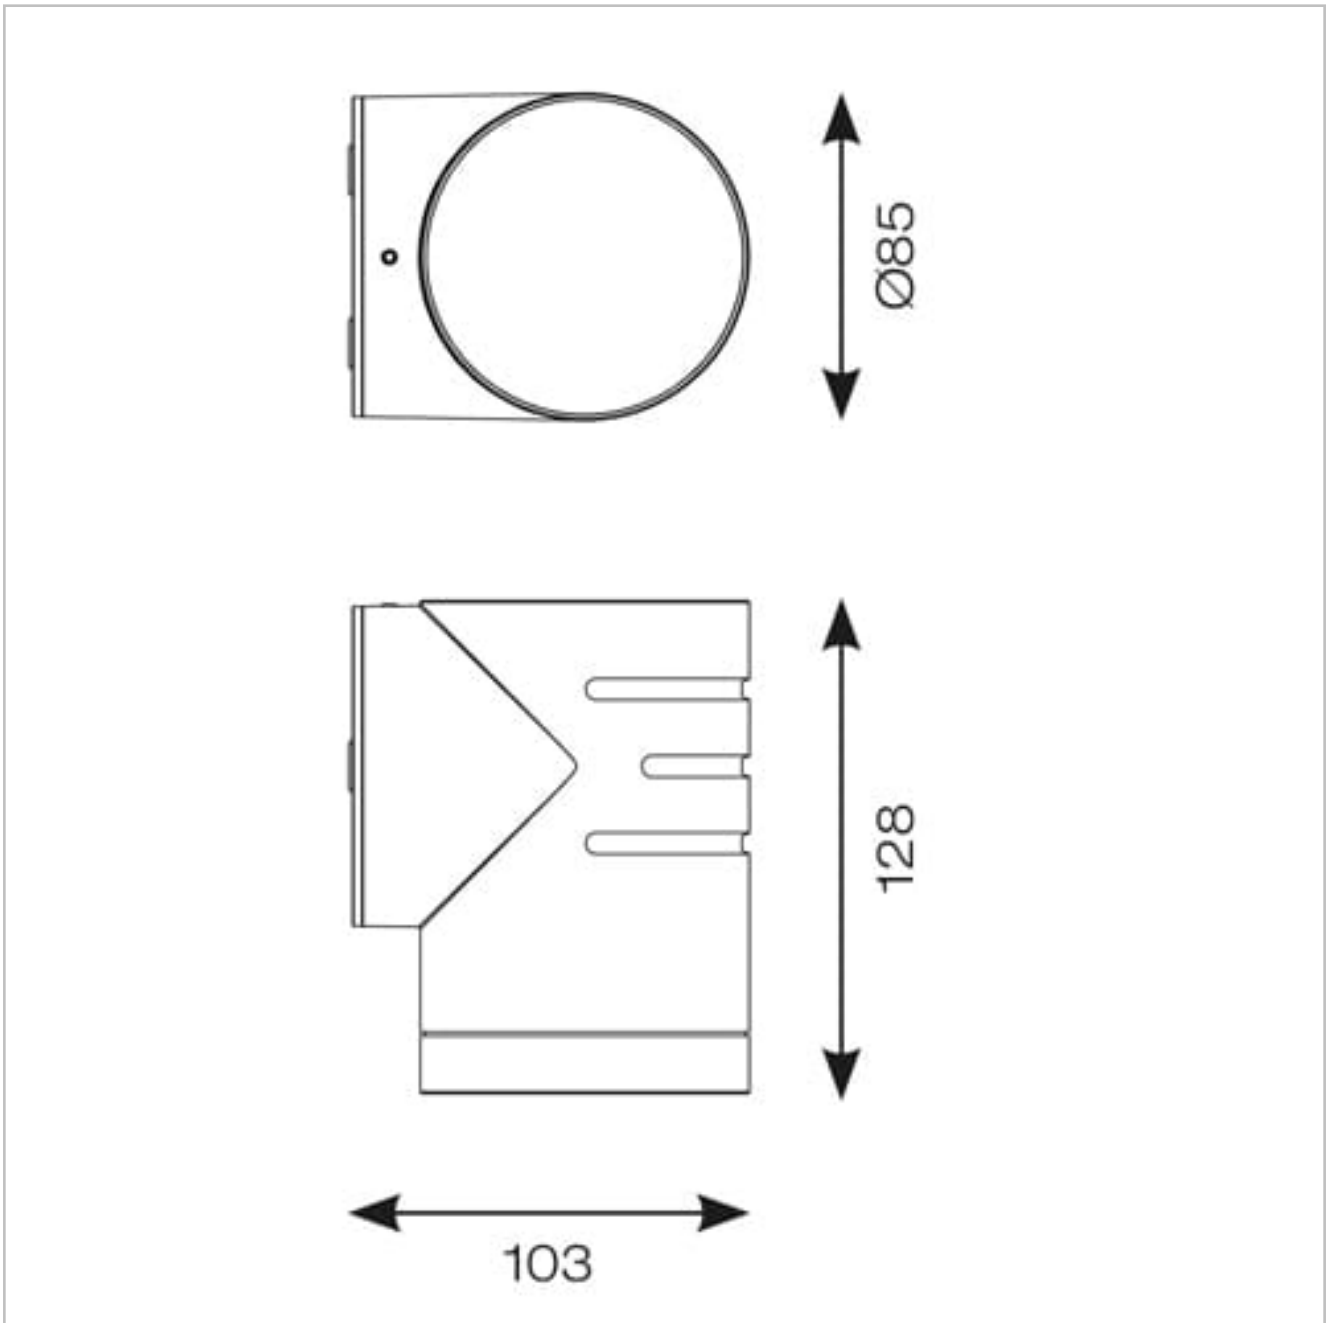

Datasheet generated from <https://onetimepim.com> last updated Thursday, October 6, 2022 8:27:06 AM