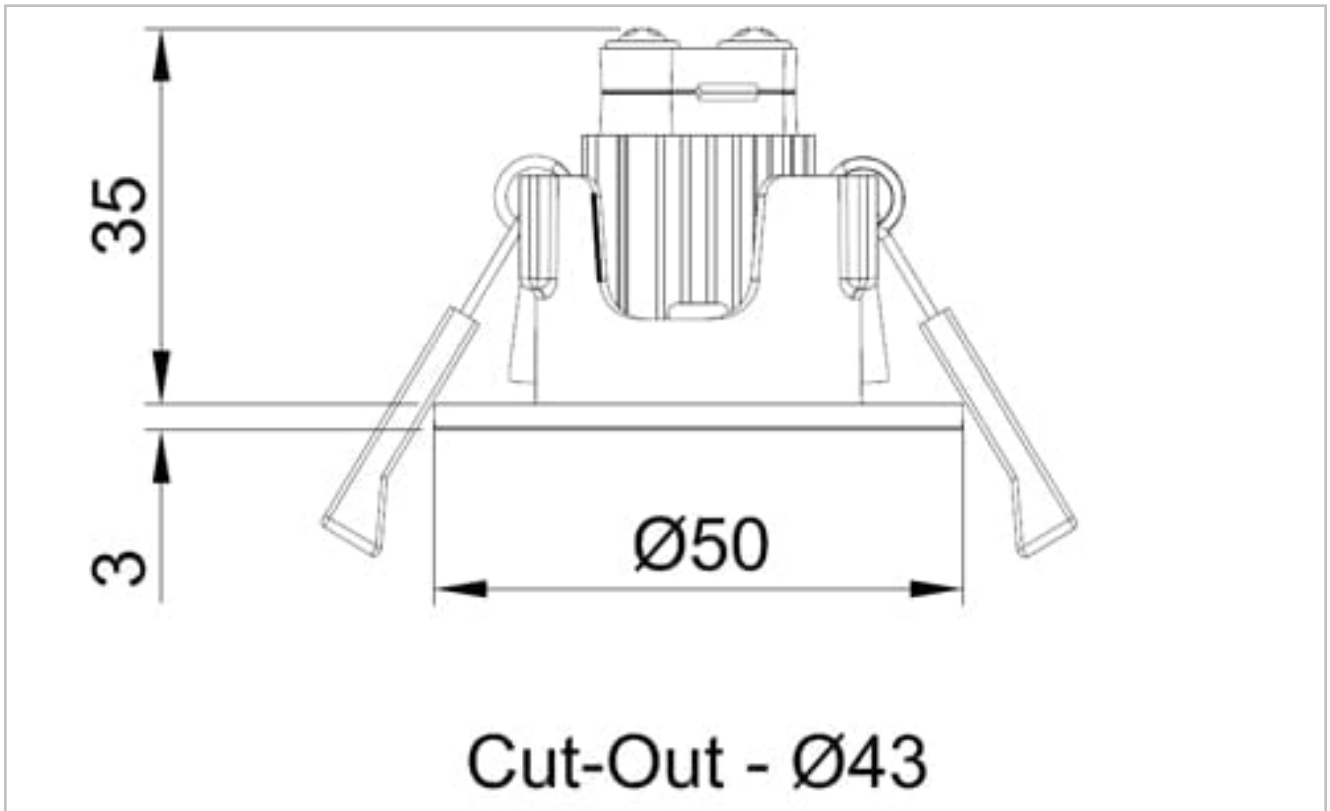

White powder coat paint finish

LED combines power and green charge indicator

Dimmable switch included for green charge indicator

3 hour emergency output

General Information

Lamp Type	LED
Colour / Finish	White
Emergency	Yes
IP Rating	IP20
IK Rating	IK08
Class Protection	1
Internal / External	Internal
Surface / Recessed / Suspended	Recessed
Lifetime (Hrs)	L70 50,000h
Warranty (Years)	5
CE Mark	Yes
Diameter (mm)	50 mm
Height (mm)	38 mm
Accessories	ASBP/8/LI

Technical Information

Wattage	1.5W
Lumens Delivered	110lm
Beam Angle	110
CRI	70
CCT	6500K
Input	220/240V
Hertz	50/60Hz
Operating Temp	0°C to 40°C
SDCM	6

Datasheet generated from <https://onetimepim.com> last updated Thursday, October 27, 2022 10:00:41 PM