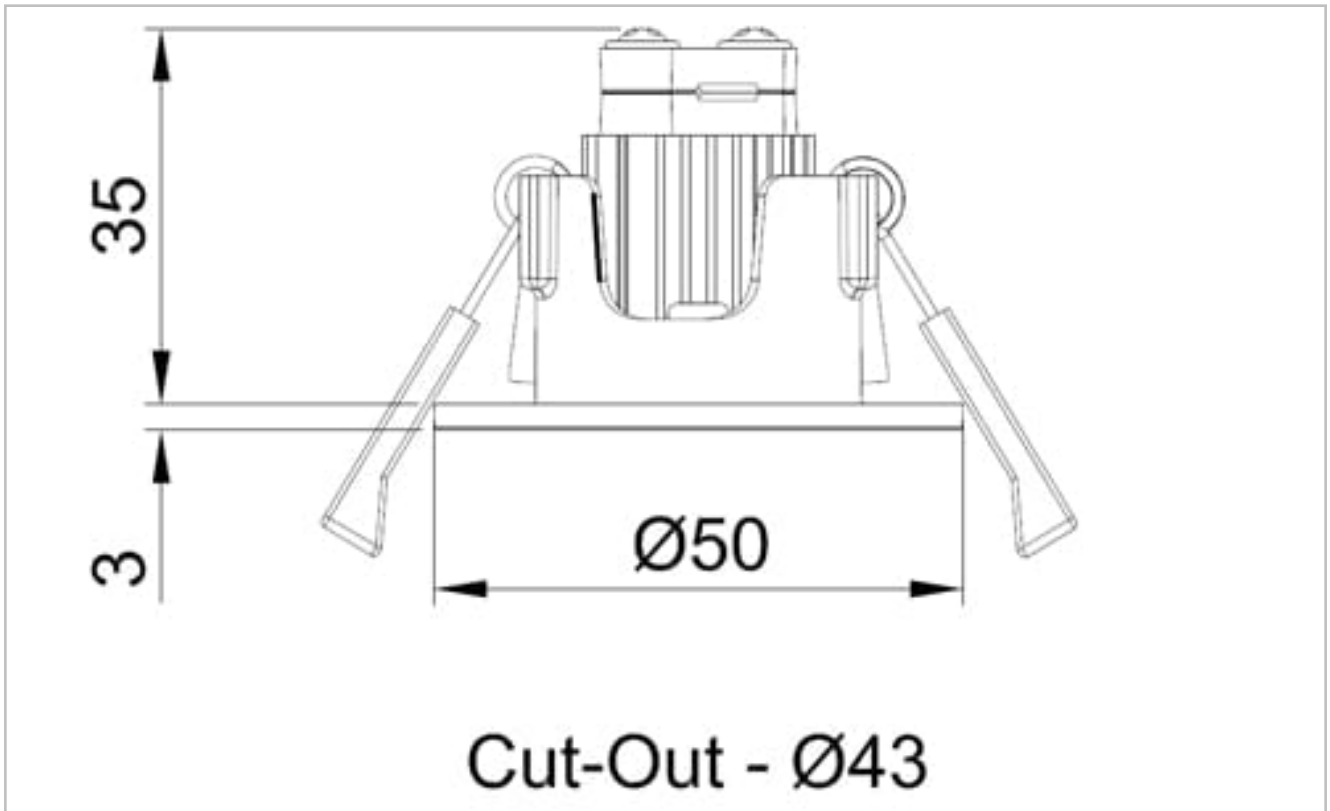

Datasheet generated from <https://onetimepim.com> last updated Thursday, October 27, 2022 10:00:41 PM