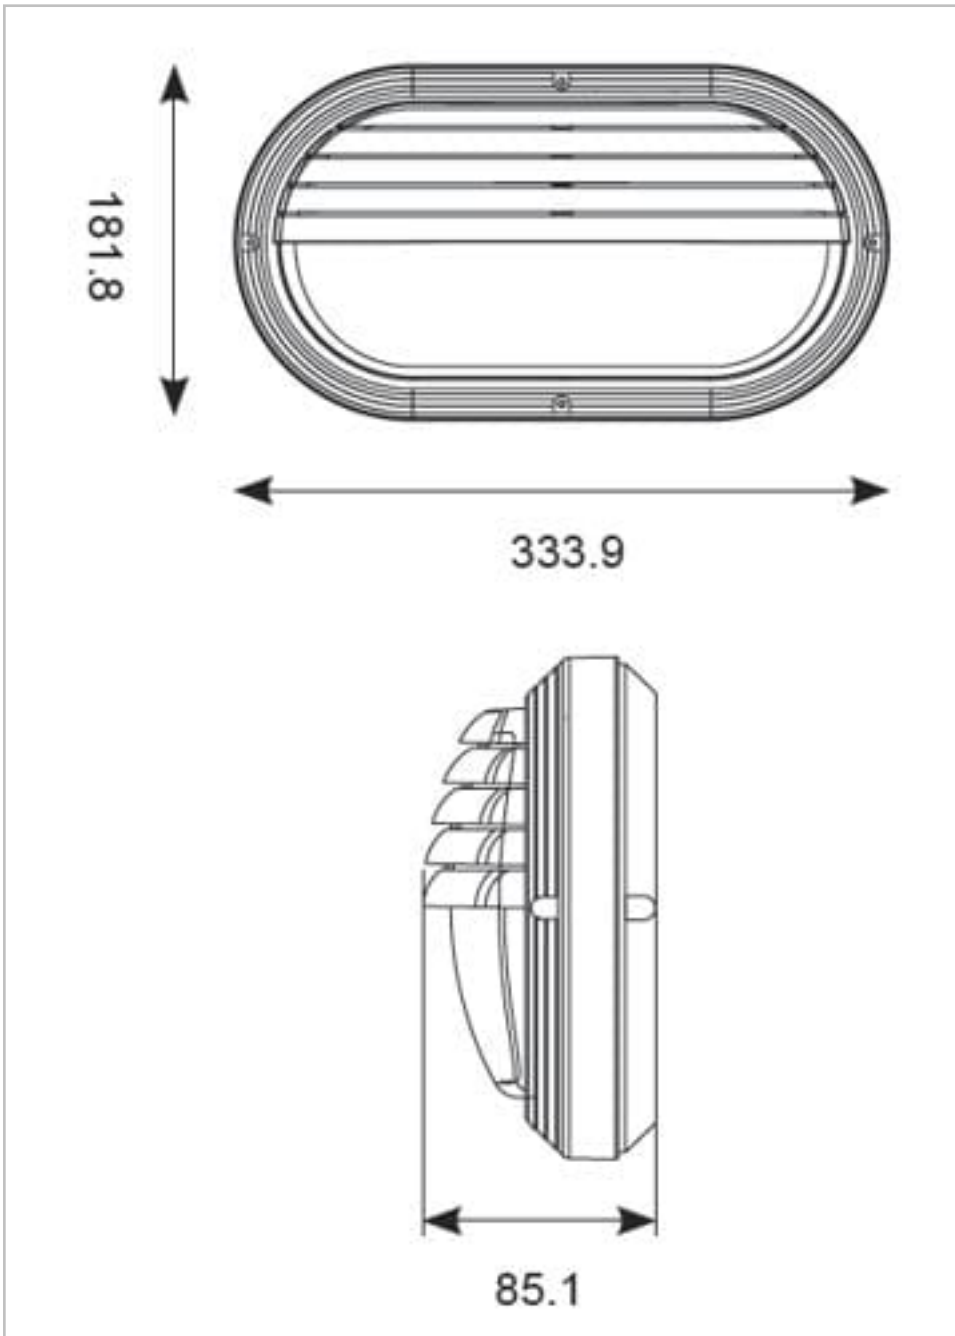

ASR2LED/B/CCT

Sorrento CCT Black

Features

Shallow depth IP65 polycarbonate 2-In-1 LED bulkhead suitable for external commercial applications

Internal CCT selector switch allows the installer to choose the CCT between 3000K and 4000K

Supplied with both plain and louvred eyelid covers

Non-dimmable

General Information

Lamp Type	LED
Colour / Finish	Black
IP Rating	IP65
IK Rating	IK08
Class Protection	2
Internal / External	External
Surface / Recessed / Suspended	Surface
Lifetime (Hrs)	L70 B50 60,000h
Warranty (Years)	2
CE Mark	Yes
Width (mm)	333.9 mm
Height (mm)	181.8 mm
Depth (mm)	85.1 mm

Technical Information

Wattage	8W
Lumens Delivered	720lm (4000K)
Lm/W	90lm/W (4000K)
Beam Angle	115
CRI	80
CCT	3000/4000K
Input	220/240V
Hertz	50/60Hz
Operating Temp	-25°C to 25°C
SDCM	6

Datasheet generated from <https://onetimepim.com> last updated Thursday, October 27, 2022 10:00:45 PM