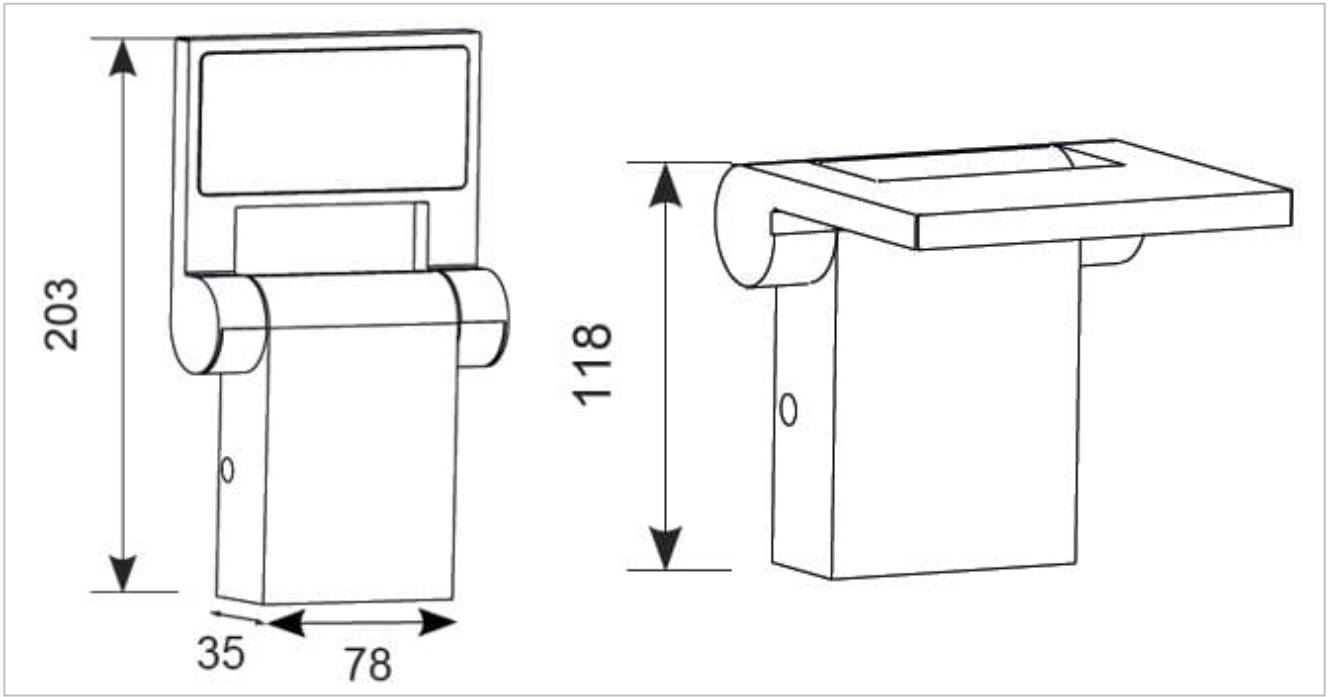

Datasheet generated from <https://onetimepim.com> last updated Thursday, October 6, 2022 8:27:06 AM