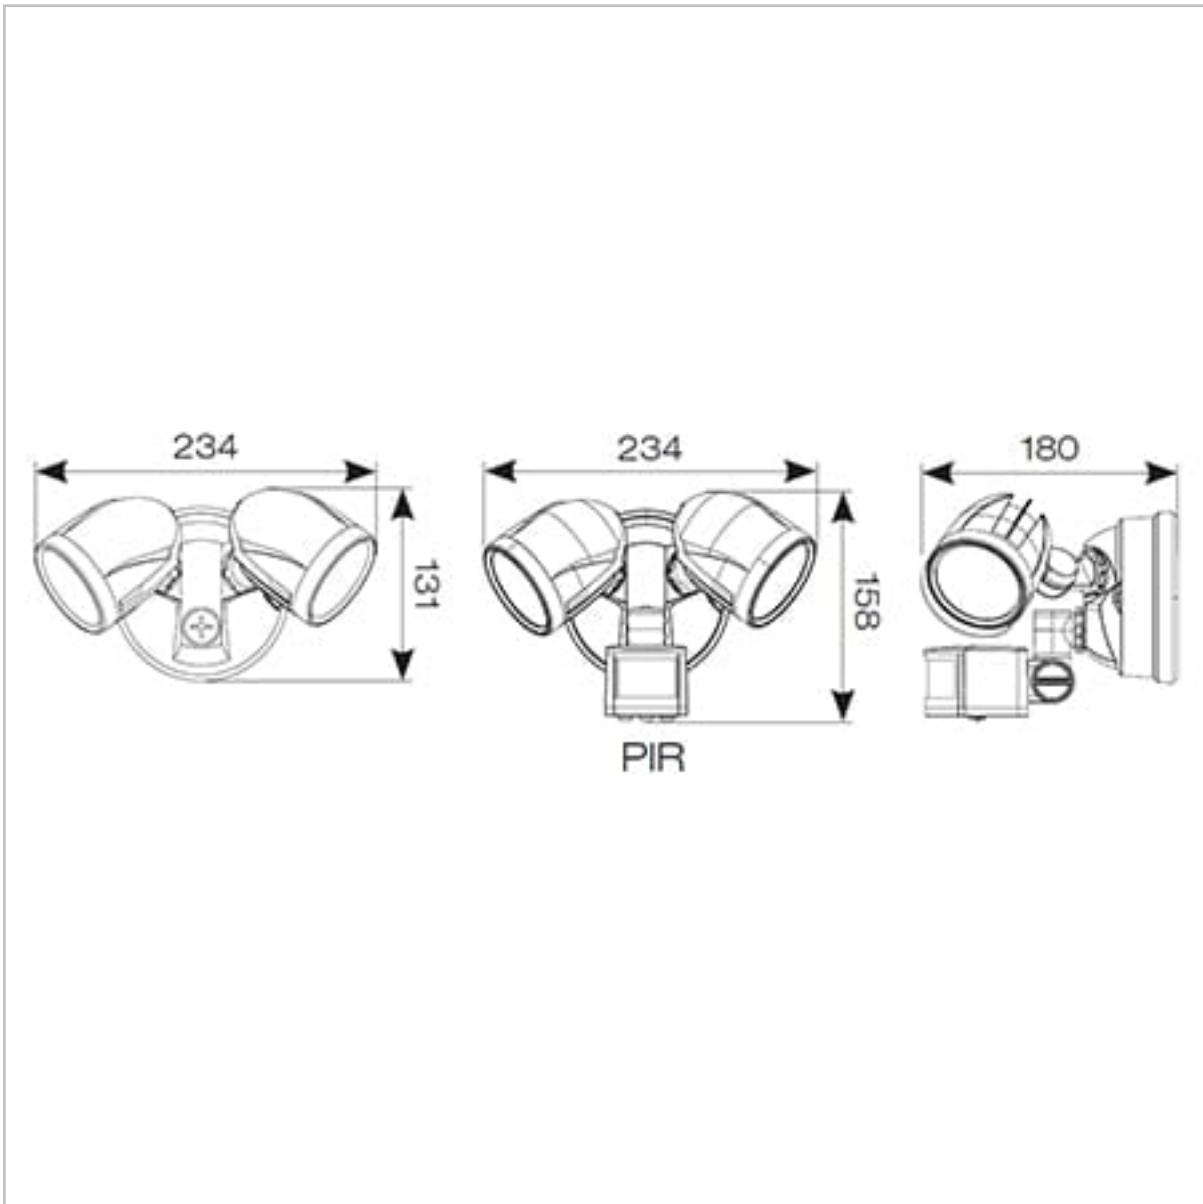

Selectable CCT between 3000K, 4000K and 6000K

PIR versions complete with 8hr manual override facility

Non-dimmable

General Information

Lamp Type	LED
Colour / Finish	Black
IP Rating	IP65
Class Protection	1
Internal / External	Internal / External
Surface / Recessed / Suspended	Surface
Lifetime (Hrs)	L70 54,000h
Warranty (Years)	3
CE Mark	Yes
Width (mm)	234 mm
Height (mm)	131 mm
Depth (mm)	180 mm

Technical Information

Wattage	25W
Lumens Delivered	2600lm (4000K)
Lm/W	106lm/W (4000K)
Beam Angle	90
CRI	80
CCT	3000/4000/6000K
Input	220/240V
Hertz	50/60Hz
Operating Temp	-20°C to 45°C
SDCM	6
UGR	30

Datasheet generated from <https://onetimepim.com> last updated Thursday, October 6, 2022 8:27:10 AM