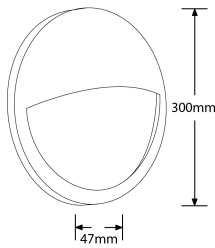

Product Features:

Product Image:

Orbital™ 300mm Eyelid Bezel Accessory

Product Specs:

Positional Adjustment	Fixed	Positional Adjustment	Fixed
Overall Diameter (mm)	300	Weight (Kg)	0.155

Line Drawing

Warranty: