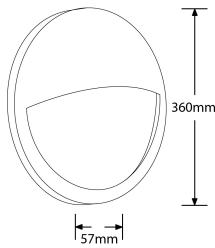

Product Features:

Product Image:

Orbital™ 360mm Eyelid Bezel Accessory

Product Specs:

Positional Adjustment	Fixed	Positional Adjustment	Fixed
Overall Diameter (mm)	360	Weight (Kg)	0.211

Line Drawing

Warranty: