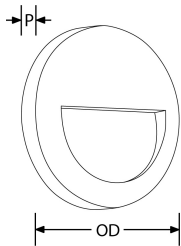

**Product Image:**

**Product Features:**

4W Polycarbonate IP65 Round Eyelid Wall Light

**Line Drawing Image**

**Product Specs:**

Technology	LED	Number of LEDs	14
Lifetime L70 (hrs)	30000	Input Voltage	220~240V AC
Input Frequency	50/60HZ	Dimmable	No
Dali	No	IP Rating	IP65
IK Rating	IK10	Operating Env. Temp. (Min) °C	-10
Operating Env. Temp. (Max) °C	40	Power Factor	0.9
Overall Diameter (mm)	140	Lamp Base	None
Surge Protection (kV)	0.5	SDCM	6