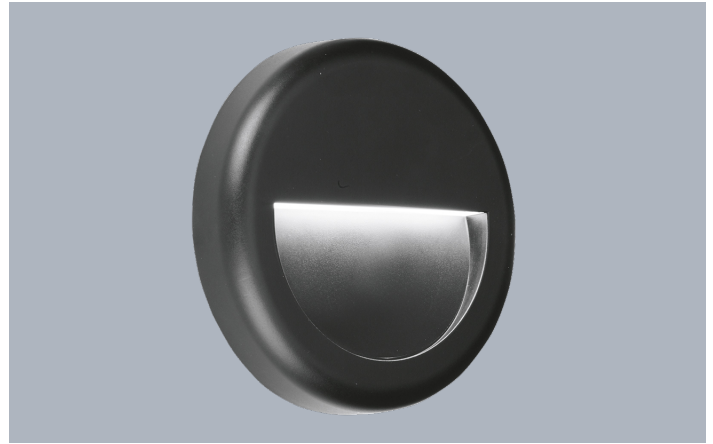

**Product Description:**

The WallE™ range of decorative polycarbonate LED fixtures has been designed to provide subtle accent lighting in both interior and exterior applications. Available in square and rectangular with either an opal diffuser for general lighting, or eyelid variants for pathways. The range is made of fully corrosion resistant polycarbonate, ideal for both residential, commercial and coastal applications.

**Product Image:**

**Product Features:**

4W Polycarbonate IP65 Round Eyelid Wall Light

**Line Drawing Image**

**Product Specs:**

Technology	LED	Number of LEDs	14
Lifetime L70 (hrs)	30000	Input Voltage	220~240V AC
Input Frequency	50/60HZ	Dimmable	No
Dali	No	IP Rating	IP65
IK Rating	IK10	Operating Env. Temp. (Min) °C	-10
Operating Env. Temp. (Max) °C	40	Power Factor	0.9
Overall Diameter (mm)	140	Lamp Base	None
Surge Protection (kV)	0.5	SDCM	6