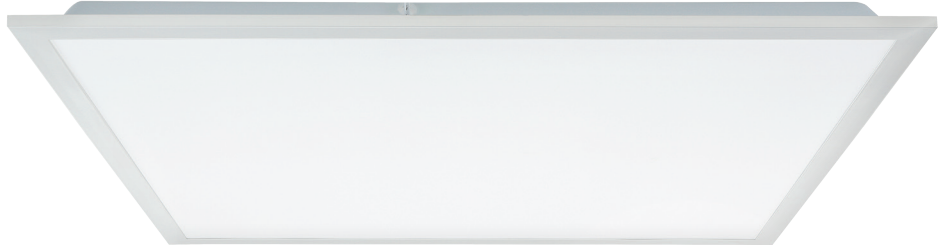

ECO LUXPANEL 600x600

Product Features

- Backlit LED technology with slimline 30mm depth
- Plug and play loop in-loop out driver
- 600x600mm white aluminium frame with TPb UGR19 compliant diffuser
- Recessed mounted suitable for use in 15mm or 24mm standard exposed ceiling grids

CAT NO.	DRIVER	LUMINAIRE LUMENS	WATTAGE	PRODUCT OPTIONS	
EBP66L28N	Fixed Output	2800	23W	Remote Emergency Pack	LED3EP80
EBP66D28N	Digital Dimmable	2800	23W		
EBP66L35N	Fixed Output	3500	23W		
EBP66D35N	Digital Dimmable	3500	29W		
PRODUCT ACCESSORIES					
600x600 Eco Surface Frame				EBPSF66W	
1.5 Metre Wire Suspension Kit				EBPWSK415	