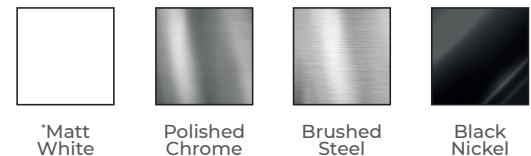

FIRE RATED LED FIXED COMPACT DOWNLIGHT

SUPPLIED WITH MATT WHITE BEZEL

Product Features

- **Super efficient Samsung LED chips** – Latest technology, maximum reliability
- **Clip&Fit** – Cable clamp housing for quick and easy installation
- **Speedfit** – Loop in/out push fit terminals
- **Interchangeable Bezel Accessories** – Range of colour finishes

CAT NO.	LUMINAIRE LUMENS	WATTAGE	COLOUR TEMP
EFCF40W30	400	4W	3000K
EFCF40W40	400	4W	4000K
EFCF60W30	600	6W	3000K
EFCF60W40	600	6W	4000K

Product Accessories

CAT NO.	BEZEL COLOUR	BEZEL DESIGN
EFCFBZPC	Polished Chrome	Flat
EFCFBZBS	Brushed Steel	Flat
EFCFBZBN	Black Nickel	Flat

CAT NO.	WEIGHT (g)	EFFICACY (Lm/W)	CRI	BEAM ANGLE	FREQUENCY (V/Hz)	POWER FACTOR	AMBIENT TEMP RATED LIFE (°C)	L/B RATED LIFE
EFCF40W30	235	100	>83	60°	220-240/50-60	>0.9	25°	L70/B50
EFCF40W40	235	100	>83	60°	220-240/50-60	>0.9	25°	L70/B50
EFCF60W30	235	100	>83	60°	220-240/50-60	>0.9	25°	L70/B50
EFCF60W40	235	100	>83	60°	220-240/50-60	>0.9	25°	L70/B50

*Supplied with Matt White

Product Drawing

Bezels