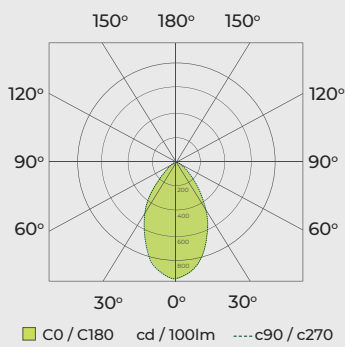

EFCF40W40

Luminaire Performance

Light Output Ratio: 100%
Luminaire Efficacy: 100lm/W
Light Distribution: Asymmetric
CIE Flux Codes: 46 76 94 99 100
UGR 4H 8H
(20%, 50%, 70%) C0 / C90: 18.8 / 18.2

Luminous Intensity

STANDARD	DESCRIPTION
EN 60598-1	Luminaires – General requirements
EN 60598-2-2	Luminaires – Recessed
EN 61000-3-2	Electromagnetic compatibility (EMC) – Part 3-2: Limits – for harmonic current emissions
EN 61000-3-3	Limits – Limitation of voltage changes, voltage fluctuations and flicker in public low-voltage supply systems, for equipment with rated current ≤ 16 A per phase and not subject to conditional connection
EN 61547	Equipment for general lighting purposes – EMC immunity requirements
EN 55015	Limits and methods of measurement of radio disturbance characteristics of electrical lighting and similar equipment