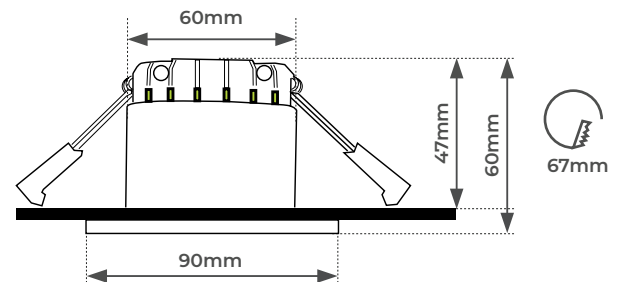

Product Drawing