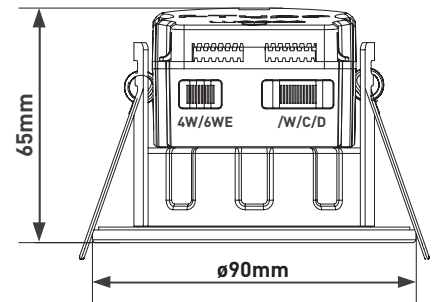

Flat

Regressed