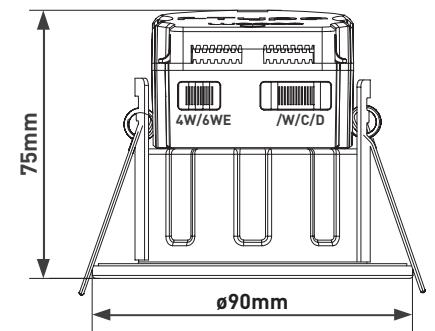

FTYPE MK2 POWER CHANGE 4W/6W & 4COLOUR CCT FIRE RATED DOWNLIGHT

Product Features

- Power Selectable 6W/4W & Colour Selectable 2700K/3000K/4000K/6000K.
- Choose the preferred colour temperature to suit your space. For example choose a warmer white (2700K/3000K) to create a more relaxed comfortable feel. Choose a cooler white (4000K/6000K) for rooms which are more task focused.
- Trade rated toolless SpeedFit connector - loop in/out piano key terminals for solid or stranded cable.
- QuickView Cable Window for ease of inspection - check wire connections to terminals after cables secured in place.
- Supplied with removable Matt White slim bezel -ideal for when decorating and painting ceilings.
- Fire tested in 30, 60 and 90 minute solid timber joist, & 30 minute i-joists.
- Part L1 / L2, Part C air leakage, Part E acoustic compliant.
- Available in Flat & Regressed in Polished Chrome, Brushed Steel & Matt Black bezel finish.

Flat

Regressed

CAT NO.	WATTAGE	COLOUR CHANGE TEMPERATURE	LUMINAIRE LUMEN	USEFUL LUMENS
FTF6WCCT	4W / 6W	2700K	465 / 710lm (2700K)	372 / 569lm (2700K)
		3000K	470 / 725lm (3000K)	377 / 580lm (3000K)
FTR6WCCT		4000K	485 / 750lm (4000K)	396 / 602lm (4000K)
		6000K	480 / 745lm (6000K)	387 / 590lm (6000K)

CAT NO.	BEZEL TYPE	LUMINAIRE LUMENS PER WATT	CRI	BEAM ANGLE	FREQUENCY (V/Hz)	CURRENT	POWER FACTOR	AMBIENT TEMP RATED LIFE (°C)
FTF6WCCT	Flat	116 / 118lm/W (2700K)	>80	60°	220-240 / 50-60	22mA / 30mA	>0.9	25°C
		118 / 121lm/W (3000K)						
FTF6WCCT	Regressed	121 / 125lm/W (4000K)						
		120 / 124lm/W (6000K)						