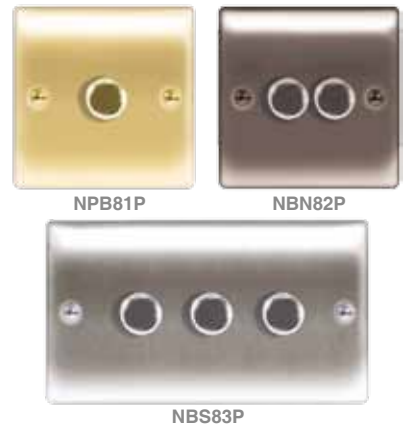

• Manufactured to BS 546
• Brushed Steel insert colours = Grey (G) and White (W)

20 AMP DOUBLE POLE SWITCHES

Brushed Steel	Polished Chrome	Polished Brass	Black Nickel	Description	Carton Qty
NBS31	NPC31	NPB31	NBN31	20A DP switch with neon	5

Nexus Metal

TELEPHONE AND DATA OUTLETS

Brushed Steel	Polished Chrome	Polished Brass	Black Nickel	Description	Carton Qty
NBSBTM1	NPCBTM1	NPBBTM1	NBNBTM1	Telephone master 1 gang	5
NBSBTM2 ⁺	NPCBTM2 ⁺	NPBBTM2 ⁺	NBNBTM2 ⁺	Telephone master 2 gang	EM
NBSBTS1	NPCBTS1	NPBBTS1	NBNBTS1	Telephone slave 1 gang	5
NBSBTS2 ⁺	NPCBTS2 ⁺	NPBBTS2 ⁺	NBNBTS2 ⁺	Telephone slave 2 gang	EM
NBSRJ111	NPCRJ111	NPBRJ111	NBNRJ111	RJ11 socket 1 gang	5
NBSRJ112 ⁺	NPCRJ112 ⁺	NPBRJ112 ⁺	NBNRJ112 ⁺	RJ11 socket 2 gang	EM
NBSRJ451	NPCRJ451	NPBRJ451	NBNRJ451	RJ45 data outlet socket 1 gang	5
NBSRJ452 ⁺	NPCRJ452 ⁺	NPBRJ452 ⁺	NBNRJ452 ⁺	RJ45 data outlet socket 2 gang	EM

- EM = Euro-module configuration
- + Supplied as kit of Euro-module components

* See our Euro-module range, for further Telecom, Data and Co-axial Options

DIMMER SWITCHES - PUSH ON/OFF

Brushed Steel	Polished Chrome	Polished Brass	Black Nickel	Description	Carton Qty
NBS81P	NPC81P	NPB81P	NBN81P	1 gang, 2 way push, 400W	5
NBS82P	NPC82P	NPB82P	NBN82P	2 gang, 2 way push, 400W	5
NBS83P	NPC83P	NPB83P	NBN83P	3 gang, 2 way push, 400W	5
NBS84P	NPC84P	NPB84P	NBN84P	4 gang, 2 way push, 400W	5
NBS85P	NPC85P	NPB85P	NBN85P	1 Gang, 1,000W - square plate (export only)	5
NBS86P	NPC86P	NPB86P	NBN86P	1 Gang, 2 way push, 2,000W - square plate (export only)	5

- Suitable for tungsten lamps, low voltage transformers & mains GU10 halogen *
- * De-rating required
- Manufactured to BS EN 60669-2-1

FAN CONTROLLER

Brushed Steel	Polished Chrome	Polished Brass	Black Nickel	Description	Carton Qty
NBS87	NPC87	NPB87	NBN87	1 gang, 1 way rotary, 400W	5