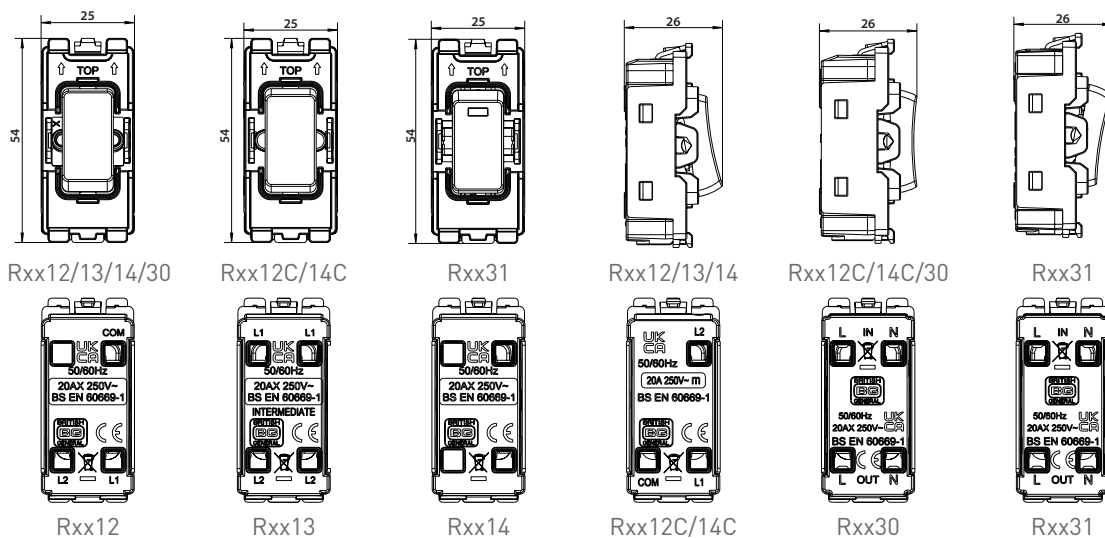

Line Diagrams