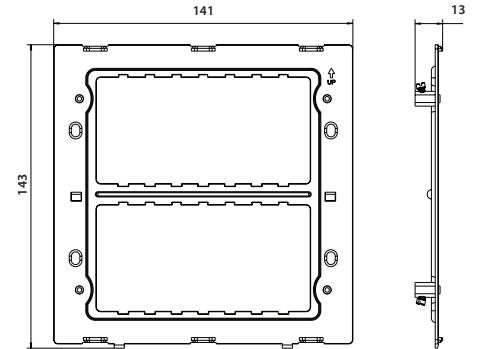

Nexus Grid Frames

Line Diagrams

RFR68PCD