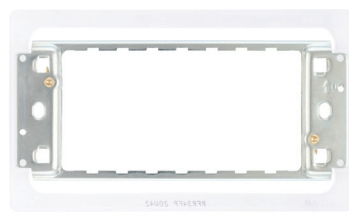

Features:

RFR12/34

- Universal frame for Metal Clad, White Moulded, Nexus Metal & Part M front plates

RFR12/34/68FP

- These frames are for the Screwless Flatplate versions
- Fixed integrated plastic gasket to protect metal edges from moisture

RFR12PCD/RFR34PCD/RFR68PCD

- Frames for Evolve front plates

Common Features:

- Earth terminal(s) fitted as standard
- Frames supplied with fixing screws for mounting

Product Images

Frames – Nexus Moulded, Metal, Part M, Metal Clad and Evolve

RFR12

RFR34

RFR12PCD

RFR34PCD

Frames – Screwless Flatplate

RFR12FP

RFR34FP

RFR68FP