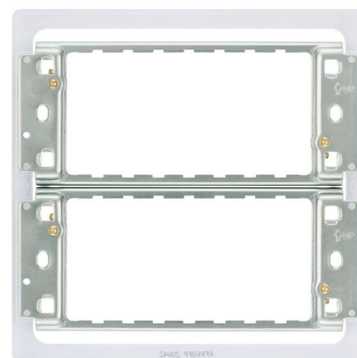

Features:

RFR12/34

- Universal frame for Metal Clad, White Moulded, Nexus Metal & Part M front plates

RFR12/34/68FP

- These frames are for the Screwless Flatplate versions
- Fixed integrated plastic gasket to protect metal edges from moisture

RFR12PCD/RFR34PCD/RFR68PCD

- Frames for Evolve front plates

Common Features:

- Earth terminal(s) fitted as standard
- Frames supplied with fixing screws for mounting

Product Images

Frames – Nexus Moulded, Metal, Part M, Metal Clad and Evolve

RFR12

RFR34

RFR12PCD

RFR34PCD

Frames – Screwless Flatplate

RFR12FP

RFR34FP

RFR68FP

RFR34PCD

RFR68PCD

Nexus Grid Frames

Packaging Information

Cat No.	Description	Packaging Type			Pack Quantity			Barcode		
		Product	Inner Box	Outer Box	Each	Inner Box	Outer Box	Individual	Inner Box	Outer Box
RFR12	1 + 2 Gang Frame	Bag	Colour Box	Carton	1	20	200	5050765204637	5050765204682	5050765204736
RFR34	3 + 4 Gang Frame	Bag	Colour Box	Carton	1	10	100	5050765204644	5050765204699	5050765204743
RFR12FP	1 + 2 Gang Frame, Screwless F/P	Bag	Colour Box	Carton	1	20	200	5050765204651	5050765204705	5050765204750
RFR34FP	3 + 4 Gang Frame, Screwless F/P	Bag	Colour Box	Carton	1	10	100	5050765204668	5050765204712	5050765204767
RFR68FP	6 + 8 Gang Frame, Screwless F/P	Bag	Colour Box	Carton	1	10	100	5050765204675	5050765204729	5050765204774
RFR12PCD	1 + 2 Gang Frame, Evolve	Bag	Colour Box	Carton	1	20	200	5050765234382	5050765234412	5050765234443
RFR34PCD	3 + 4 Gang Frame, Evolve	Bag	Colour Box	Carton	1	10	100	5050765234399	5050765234429	5050765234450
RFR68PCD	6 + 8 Gang Frame, Evolve	Bag	Colour Box	Carton	1	10	100	5050765234405	5050765234436	5050765234467