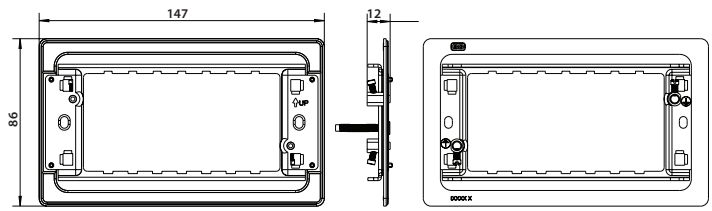

Nexus Grid Frames

Line Diagrams

RFR34FP