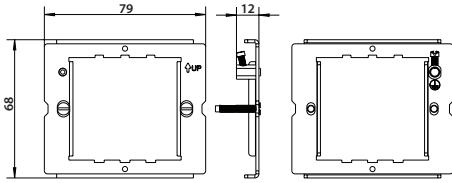

Nexus Grid Frames

Line Diagrams

RFR12