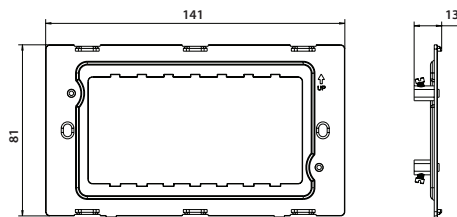

Nexus Grid Frames

Line Diagrams

RFR34PCD