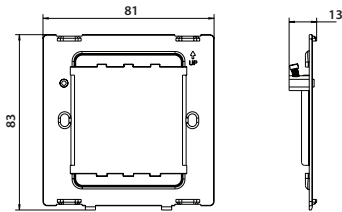

Nexus Grid Frames

Line Diagrams

RFR12PCD