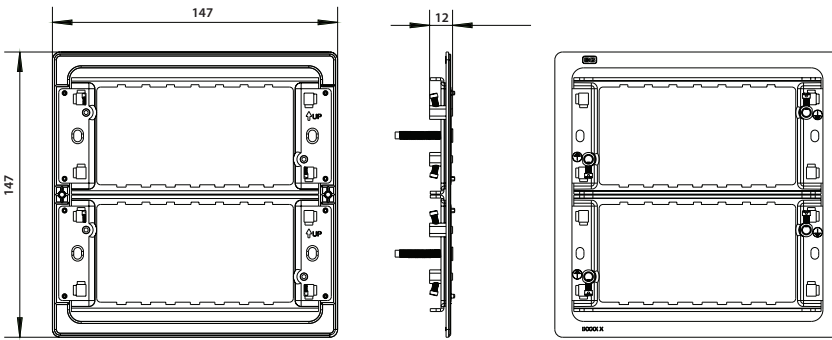

Nexus Grid Frames

Line Diagrams

RFR68FP