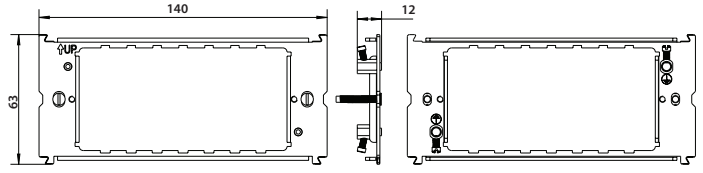

Nexus Grid Frames

Line Diagrams

RFR34