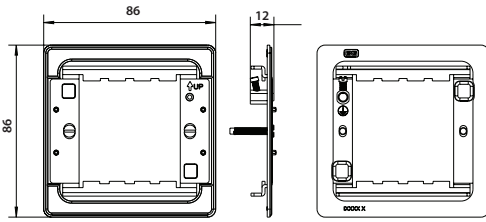

Nexus Grid Frames

Line Diagrams

RFR12FP