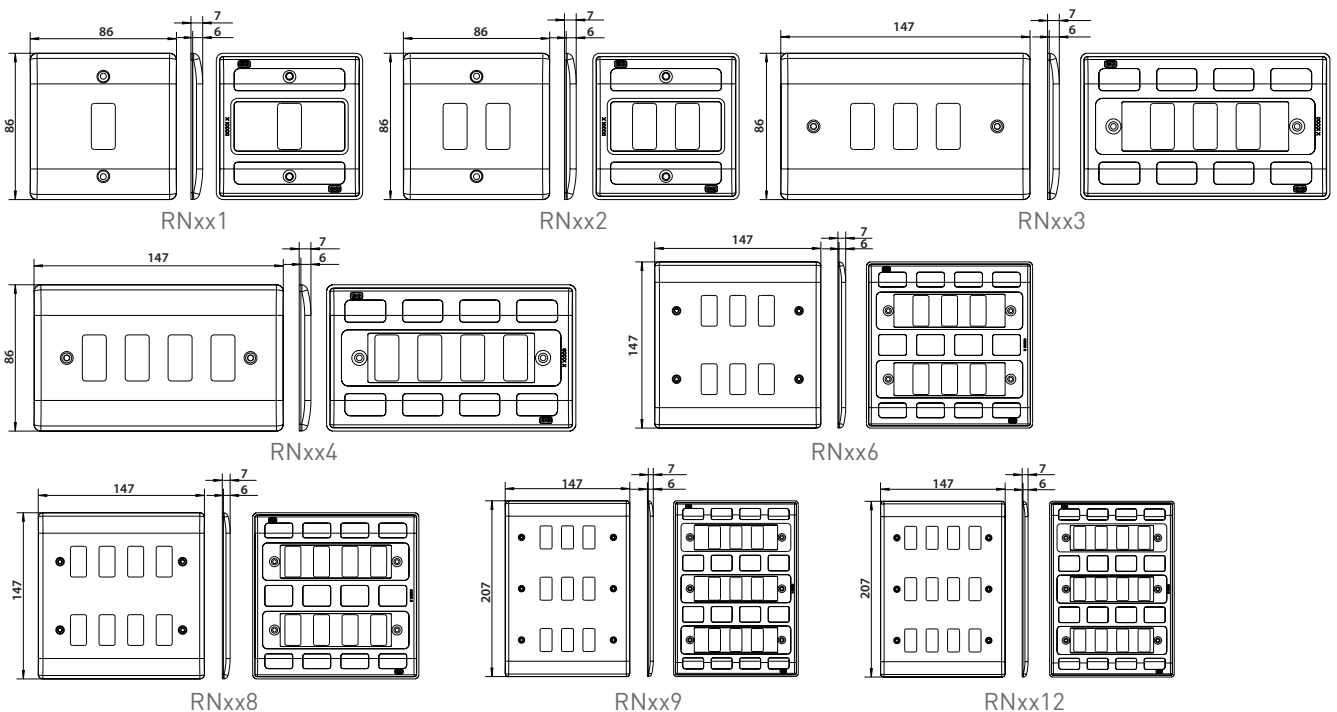

Line Diagrams