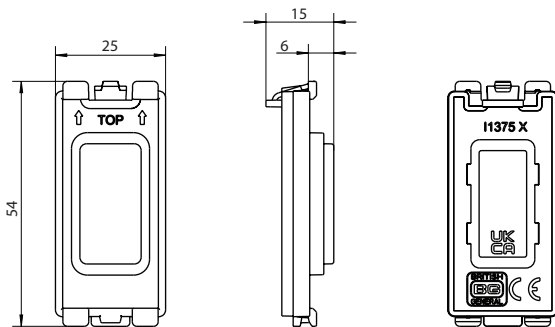

Line Diagrams

Packaging Information

Cat No.	Description	Packaging Type			Pack Quantity			Barcode		
		Product	Inner Box	Outer Box	Each	Inner Box	Outer Box	Individual	Inner Box	Outer Box
RBLNK	Blank Module - WH	Bag	Colour Box	Carton	1	10	100	5050765202527	5050765202640	5050765202763
RBSBLNK	Blank Module - BS	Bag	Colour Box	Carton	1	10	100	5050765202589	5050765202701	5050765202824
RPCBLNK	Blank Module - PC	Bag	Colour Box	Carton	1	10	100	5050765202558	5050765202671	5050765202794
RBNBLNK	Blank Module - BN	Bag	Colour Box	Carton	1	10	100	5050765202619	5050765202732	5050765202855

Weights & Dimensions

Cat No.	Description	Dimensions (H x W x D) cm			Weight (kg)			CBM (m³)
		Product	Inner Box	Outer Box	Each	Inner Box	Outer Box	Outer Box
RBLNK	Blank Module - White	5.4 x 2.5 x 1.5	6.2 x 6.4. x 12.4	14.5 x 13.8 x 32	0.006	0.08	0.92	0.00640
R**BLNK	Blank Module - Metal	5.4 x 2.5 x 1.5	6.2 x 6.4. x 12.4	14.5 x 13.8 x 32	0.008	0.1	1.12	0.00640