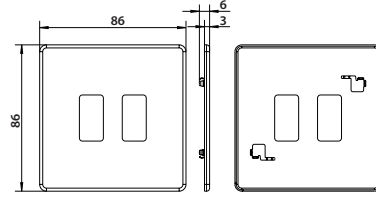

Nexus Grid Front Plates - Evolve

Line Diagrams

RPCD**2*