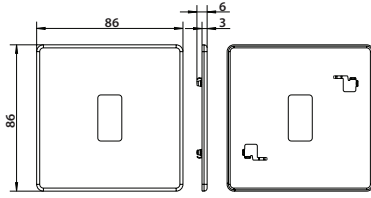

Nexus Grid Front Plates - Evolve

Line Diagrams

RPCD**1*