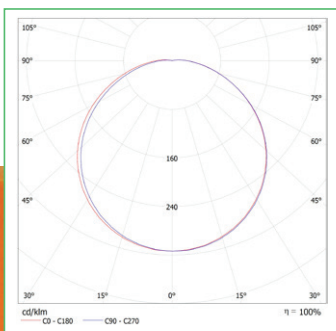

12W 28W 57%

18W 38W 52%

25W 55W 54%

Code	W	Description	lms	lm/w	Temp	Hours
06740	12	Deco LED Bulkhead Standard On/Off	1056	88	4000K	40000
06741	18	Deco LED Bulkhead Standard On/Off	1620	90	4000K	40000
06742	25	Deco LED Bulkhead Standard On/Off	2150	86	4000K	40000
06743	12	Deco LED Bulkhead Emergency	1056	88	4000K	40000
06744	18	Deco LED Bulkhead Emergency	1620	90	4000K	40000
06745	25	Deco LED Bulkhead Emergency	2150	86	4000K	40000
06746	12	Deco LED Bulkhead Microwave Sensor	1056	88	4000K	40000
06747	18	Deco LED Bulkhead Microwave Sensor	1620	90	4000K	40000
06748	25	Deco LED Bulkhead Microwave Sensor	2150	86	4000K	40000
06749	12	Deco LED Bulkhead Microwave Sensor Emergency	1056	88	4000K	40000
06750	18	Deco LED Bulkhead Microwave Sensor Emergency	1620	90	4000K	40000
06751	25	Deco LED Bulkhead Microwave Sensor Emergency	2150	86	4000K	40000

# Technical Specification

Data	
Construction	Polycarbonate
Driver	BELL
LED Chip	Samsung
IP Rating	IP54
Operating Temp	0°C to +35°C
Input Voltage	100 - 240V
Power Factor	> 0.9
CRI	85 - Exceeds EU standard of Ra 80 for Colour Rendering Index
LMR	80 - Exceeds EU standard of 70 for Lumens Maintenance Ratio
ECA Compliant	Yes
L1A / L1B / L2A / L2B Compliant	Yes

06740 Deco Bulkhead

**ECA  
COMPLIANT**

**L1A L1B L2A L2B  
COMPLIANT**

Model	A Ø	B Depth
12W	250	48
18W	300	48
25W	300	48

<sup>1</sup> Exceeds EU standard of 70 for Lumens Maintenance Ratio  
<sup>2</sup> Exceeds EU standard of Ra 80 for Colour Rendering Index  
<sup>3</sup> Subject to terms & conditions