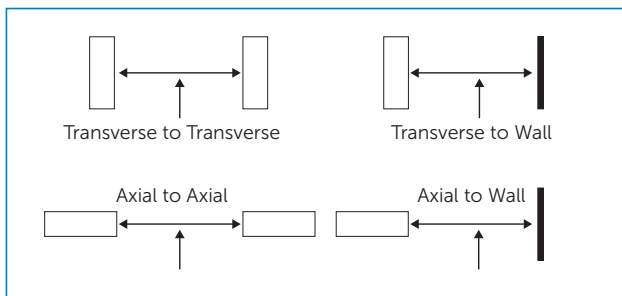

Spectrum LED Emergency Bulkhead / Recessed

IP65 Bulkhead (09040)

- Long Life
- Low Maintenance
- IP65
- Includes full set of New Legends
- Old Legends also available
- Internal/external use
- Viewing distance 18M
- Daylight 6500K

3W Bulkhead (09040) Spacing Table				
Escape Route (1 lux across central line)				
Mounting Height (M)	Transverse To Wall	Transverse To Transverse	Axial To Wall	Axial To Wall
2.5	3.5	7	2.4	4.8
4	4	8	2.3	4.5
6	3.5	7	1.5	3
Open Area (0.5 lux minimum) Spacing Table				
Mounting Height (M)	Transverse To Wall	Transverse To Transverse	Axial To Wall	Axial To Wall
2.5	3.25	6.5	3	6
4	3.6	7.2	3	6
6	3.7	7.4	3.1	6.2

Includes all New (ISO) Legends

09043 Old (Euro) Legends Kit

Spectrum

Technical Specification

Data	
Construction	Polycarbonate
LED Chip	Samsung
IP Rating	IP65
Operating Temp	-5°C to +35°C
Input Voltage	220 - 240V
Power Factor	> 0.9