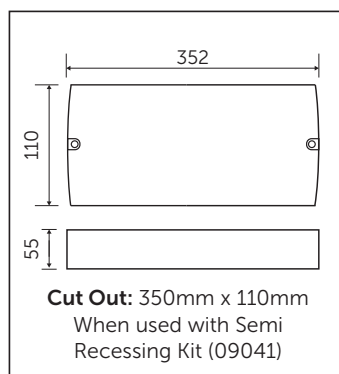

3W Bulkhead (09040) Spacing Table				
Escape Route (1 lux across central line)				
Mounting Height (M)	Transverse To Wall	Transverse To Transverse	Axial To Wall	Axial To Wall
2.5	3.5	7	2.4	4.8
4	4	8	2.3	4.5
6	3.5	7	1.5	3
Open Area (0.5 lux minimum) Spacing Table				
Mounting Height (M)	Transverse To Wall	Transverse To Transverse	Axial To Wall	Axial To Wall
2.5	3.25	6.5	3	6
4	3.6	7.2	3	6
6	3.7	7.4	3.1	6.2

Includes all New (ISO) Legends

09043 Old (Euro) Legends Kit

Spectrum

Technical Specification

Data	
Construction	Polycarbonate
LED Chip	Samsung
IP Rating	IP65
Operating Temp	-5°C to +35°C
Input Voltage	220 - 240V
Power Factor	> 0.9

09040 Bulkhead

Code	W	Description	Temp	lm	Hours
09040	3.3	LED Emergency Bulkhead IP65. Maintained/Non Maintained Includes set of 4 New Legends	6500K	190	25000
09041	-	Semi Recessing Kit for LED Emergency Bulkhead	-	-	-
09043	-	Old Legend Kit for Emergency Bulkhead (Set of 4)	-	-	-