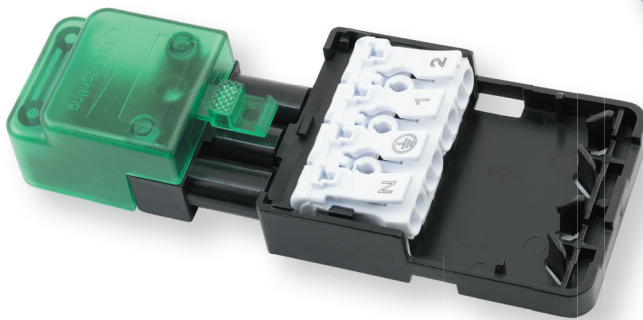

FirestayLED

CCT 3 way selectable colour switch

Integrated LED Fixed Downlight

- 30/60/90 minutes certified firestay
- Fixed Downlight / Front CCT switch
- 6 in 1 Fixture, 3 colour temperatures, 2 bezel
- Includes satin & white magnetic bezels
- Part B / C / E compliant
- IC rated
- 7 year Guarantee (Excluding Battery)³

Quick Fix Connector
Tool Free Termination

Emergency versions must be tested in line with the requirements of BS5266, failure to do so may effect battery life and warranty.

Selectable Colour Temperature

3000K 4000K 6000K

Simply move the switch located under the magnetic bezel to your desired colour temperature

BELL Universal LED Microprocessor Controlled Trailing Edge Dimmer Module:

LED Dimmable bulb - Min 5W ~ Max 100W - 10 Downlights maximum

08186 / 08187 / 08190 7W

08186/08187/10510

08190

Code	Description	Colour Temperature	lm	cd	Beam ^o	Hrs
10510	7W Firestay LED CCT 3 Way Selectable Colour Switch Downlight Dimmable, Plug & Play, 40° Beam Angle. Tool Free Termination	3000K/4000K/6000K	530/550/600	530	40°	50000
10560	Chrome Magnetic Bezel for above	-	-	-	-	-
10561	Brass Magnetic Bezel for above	-	-	-	-	-
10562	Antique Brass Magnetic Bezel for above	-	-	-	-	-
10563	Matt Black Magnetic Bezel for above	-	-	-	-	-
08193	White Spacer Plate for above (100mm cut out)	-	-	-	-	-
08194	Satin Spacer Plate for above (100mm cut out)	-	-	-	-	-
08196	Emergency Pack for Firestay LED Downlights	-	-	-	-	-
09598	BELL Universal LED Microprocessor Controlled Trailing Edge Dimmer Module	-	-	-	-	-