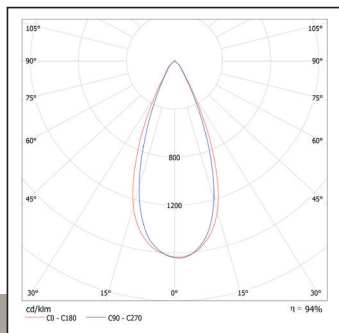

08186 / 08187 / 08190 7W

08186/08187/10510

08190

Code	Description	Colour Temperature	lm	cd	Beam ^o	Hrs
10510	7W Firestay LED CCT 3 Way Selectable Colour Switch Downlight Dimmable, Plug & Play, 40° Beam Angle. Tool Free Termination	3000K/4000K/6000K	530/550/600	530	40°	50000
10560	Chrome Magnetic Bezel for above	-	-	-	-	-
10561	Brass Magnetic Bezel for above	-	-	-	-	-
10562	Antique Brass Magnetic Bezel for above	-	-	-	-	-
10563	Matt Black Magnetic Bezel for above	-	-	-	-	-
08193	White Spacer Plate for above (100mm cut out)	-	-	-	-	-
08194	Satin Spacer Plate for above (100mm cut out)	-	-	-	-	-
08196	Emergency Pack for Firestay LED Downlights	-	-	-	-	-
09598	BELL Universal LED Microprocessor Controlled Trailing Edge Dimmer Module	-	-	-	-	-