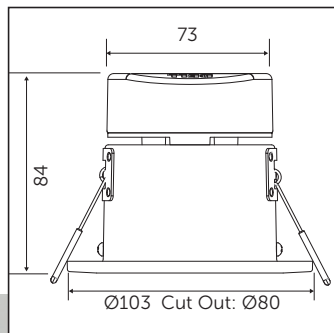

08186 / 08187 / 08190 7W

08186/08187/10510

08190

Code	Description	Colour Temperature	lm	cd	Beam ^o	Hrs
10510	7W Firestay LED CCT 3 Way Selectable Colour Switch Downlight Dimmable, Plug & Play, 40° Beam Angle. Tool Free Termination	3000K/4000K/6000K	530/550/600	530	40°	50000
10560	Chrome Magnetic Bezel for above	-	-	-	-	-
10561	Brass Magnetic Bezel for above	-	-	-	-	-
10562	Antique Brass Magnetic Bezel for above	-	-	-	-	-
10563	Matt Black Magnetic Bezel for above	-	-	-	-	-
08193	White Spacer Plate for above (100mm cut out)	-	-	-	-	-
08194	Satin Spacer Plate for above (100mm cut out)	-	-	-	-	-
08196	Emergency Pack for Firestay LED Downlights	-	-	-	-	-
09598	BELL Universal LED Microprocessor Controlled Trailing Edge Dimmer Module	-	-	-	-	-