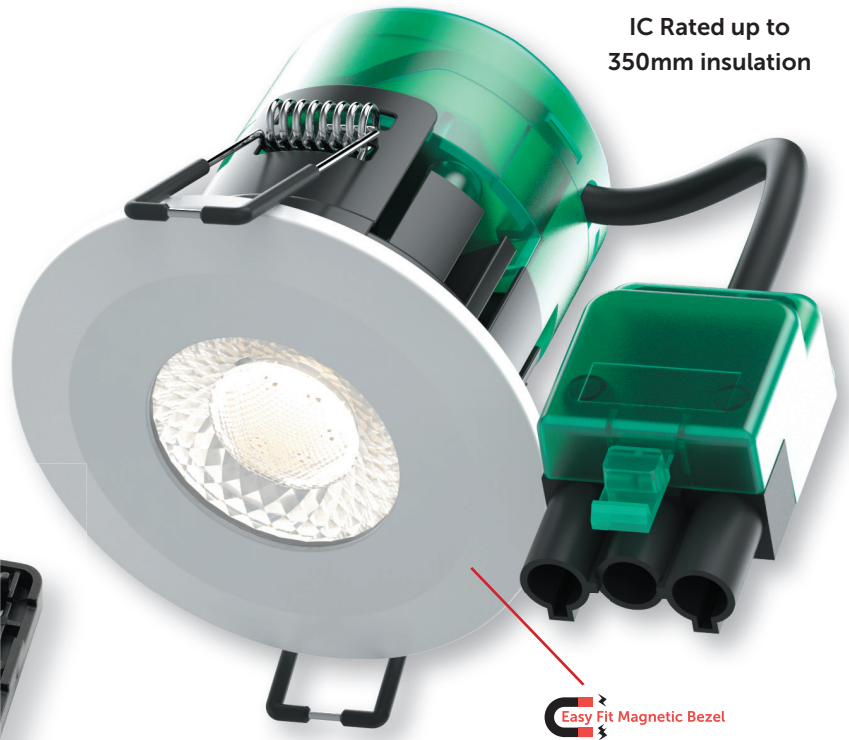

FirestayLED

CCT 3 way selectable colour switch

Integrated LED Fixed Downlight

- 30/60/90 minutes certified firestay
- Fixed Downlight / Front CCT switch
- 6 in 1 Fixture, 3 colour temperatures, 2 bezel
- Includes satin & white magnetic bezels
- Part B / C / E compliant
- IC rated
- 7 year Guarantee (Excluding Battery)³

Quick Fix Connector
Tool Free Termination

Emergency versions must be tested in line with the requirements of BS5266, failure to do so may effect battery life and warranty.

Selectable Colour Temperature

3000K 4000K 6000K

Simply move the switch located under the magnetic bezel to your desired colour temperature

BELL Universal LED Microprocessor Controlled Trailing Edge Dimmer Module:

LED Dimmable bulb - Min 5W ~ Max 100W - 10 Downlights maximum

08186 / 08187 / 08190 7W

08186/08187/10510

08190

Code	Description	Colour Temperature	lm	cd	Beam ^o	Hrs
10510	7W Firestay LED CCT 3 Way Selectable Colour Switch Downlight Dimmable, Plug & Play, 40° Beam Angle. Tool Free Termination	3000K/4000K/6000K	530/550/600	530	40°	50000
10560	Chrome Magnetic Bezel for above	-	-	-	-	-
10561	Brass Magnetic Bezel for above	-	-	-	-	-
10562	Antique Brass Magnetic Bezel for above	-	-	-	-	-
10563	Matt Black Magnetic Bezel for above	-	-	-	-	-
08193	White Spacer Plate for above (100mm cut out)	-	-	-	-	-
08194	Satin Spacer Plate for above (100mm cut out)	-	-	-	-	-
08196	Emergency Pack for Firestay LED Downlights	-	-	-	-	-
09598	BELL Universal LED Microprocessor Controlled Trailing Edge Dimmer Module	-	-	-	-	-