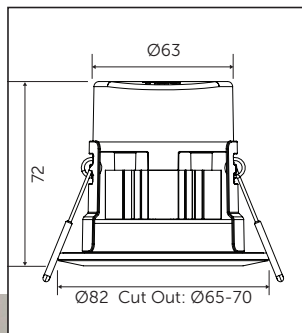

08186 / 08187 / 08190 7W

08186/08187/10510

08190

Code	Description	Colour Temperature	lm	cd	Beam ^o	Hrs
10510	7W Firestay LED CCT 3 Way Selectable Colour Switch Downlight Dimmable, Plug & Play, 40° Beam Angle. Tool Free Termination	3000K/4000K/6000K	530/550/600	530	40°	50000
10560	Chrome Magnetic Bezel for above	-	-	-	-	-
10561	Brass Magnetic Bezel for above	-	-	-	-	-
10562	Antique Brass Magnetic Bezel for above	-	-	-	-	-
10563	Matt Black Magnetic Bezel for above	-	-	-	-	-
08193	White Spacer Plate for above (100mm cut out)	-	-	-	-	-
08194	Satin Spacer Plate for above (100mm cut out)	-	-	-	-	-
08196	Emergency Pack for Firestay LED Downlights	-	-	-	-	-
09598	BELL Universal LED Microprocessor Controlled Trailing Edge Dimmer Module	-	-	-	-	-